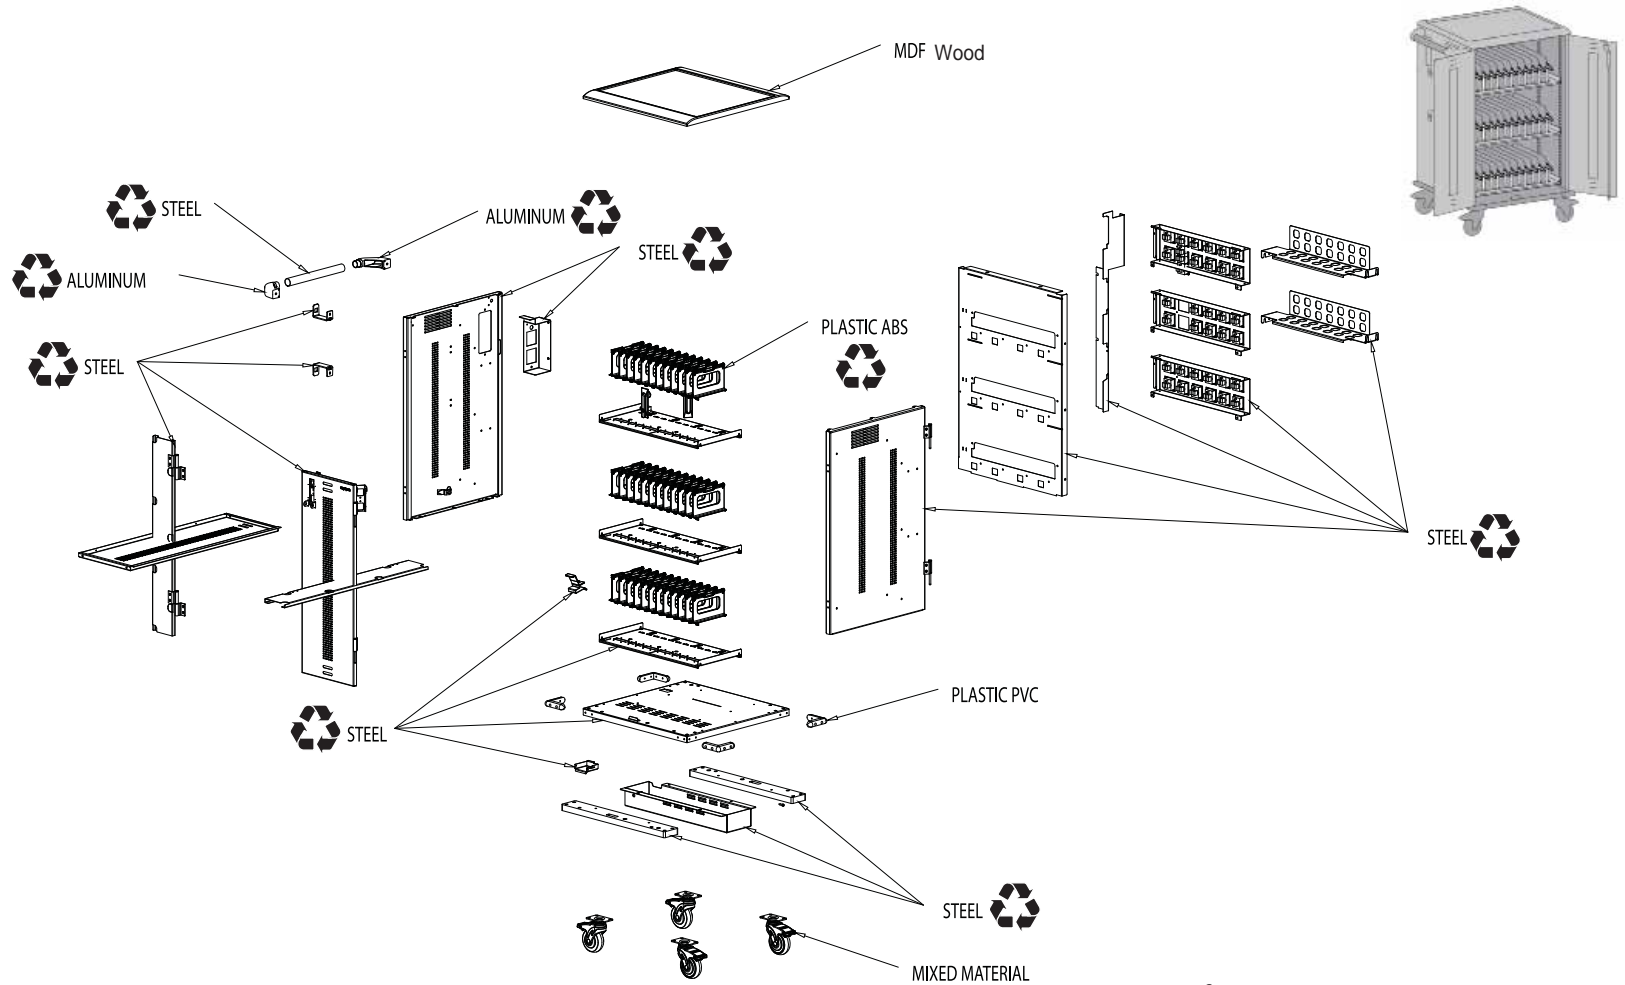

Disassembly & Material Call Out

15 minute Disassembly
Tools Needed:

YESMOR36 Chromebook Charging Cart YESMOR36

There may be components that are under pressure. Proceed with caution while disassembling.

See website for more recycling information: www.ergotron.com/en-us/company/environmentally-responsible