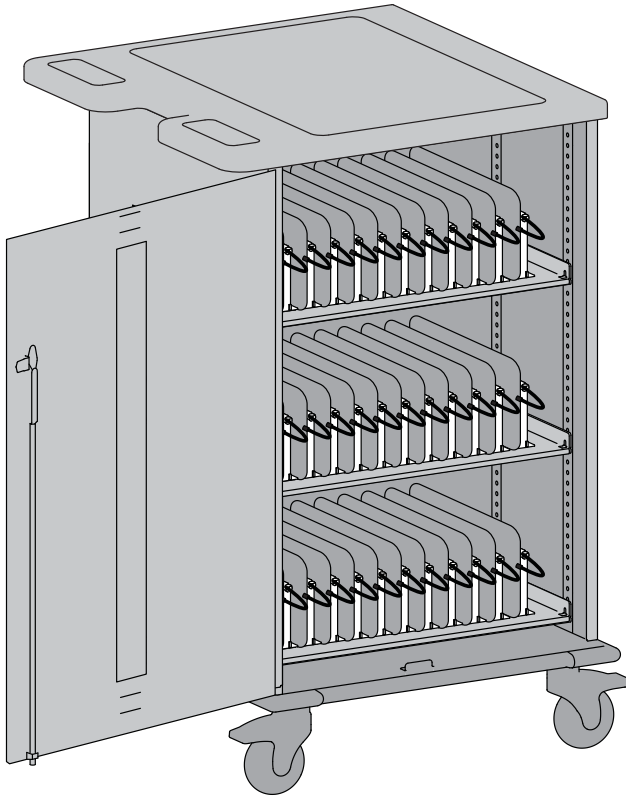

YES BASIC Charging Cart

Ergotron's Yes Cart for Chromebooks is designed to automatically charge and store 1-30 tablet, smart phone, and Chromebook devices safely and efficiently. Adjustable shelves customize shelf height in 2.5 cm increments to fit a range of device heights; adjustable bays slide left to right to fit even the largest cases.

Power System

220-240V~ 50/60Hz. Max Amps: 10A

Physical Dimensions

Height: 106 cm (41.7-inches)

Length: 73 cm (28.7-inches)

Width: 64 cm (25-inches)

Weight (without Mobile Devices) 80 kg (176 lb)

Weight Capacity:

Top Surface 11.3 kg (25 lb)

Shelves (Top, Middle, Bottom) ea. 27.2 kg (60 lb)

Adapter Shelves (ea.) 5.4 kg (12 lb)

Generally compatible with most 13" display devices and some 14" devices.

Environmental

Temperature range: