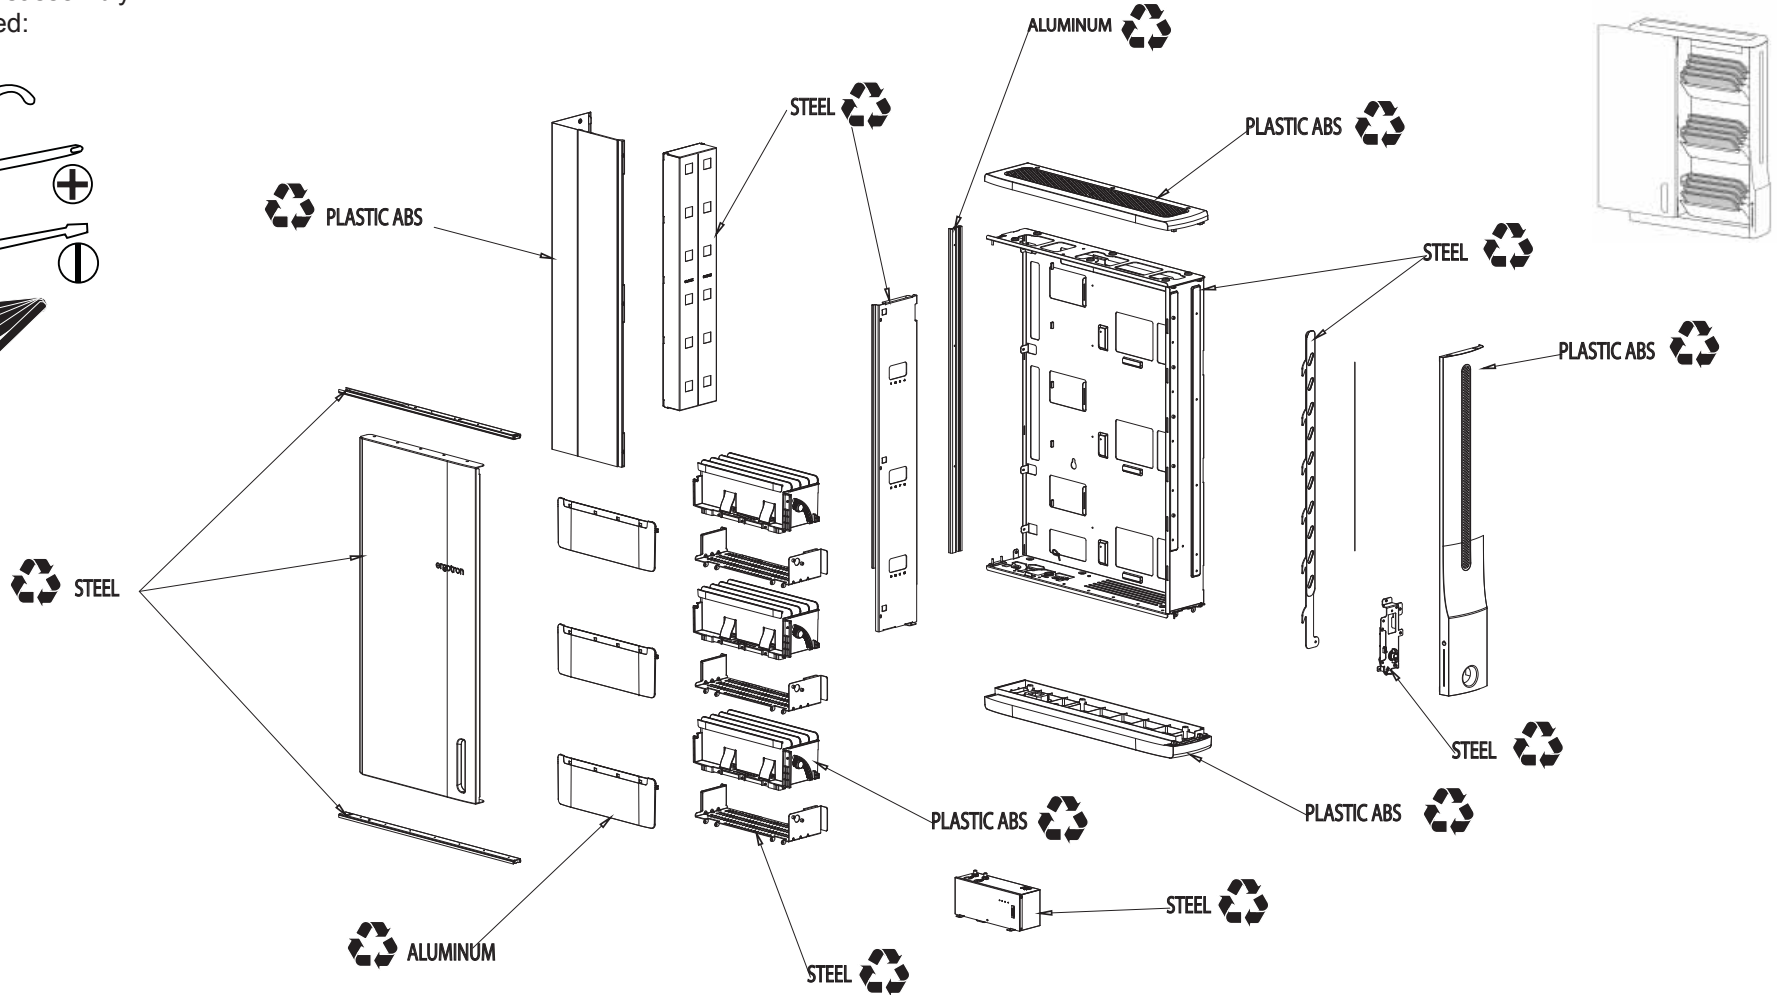

Disassembly & Material Call Out

Zip12 Charging Wall Cabinet: DM12-1006

15 minute Disassembly
Tools Needed:

Equipment & Accessories Disposal

1. Please dispose of all batteries in accordance with local law.
2. All Electronics should be recycled through an electronics recycler.
3. Remaining plastics and metals can be recycled through a commercial recycler.