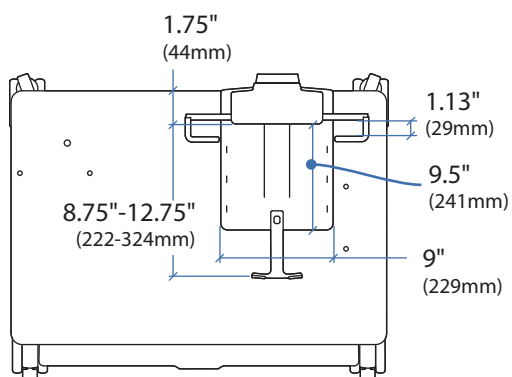

## Teach Well, MDW Laptop Kit

Based on your configuration and what accessories you have mounted, the total weight added to the mounted accessories, worksurface, keyboard tray and cable box should be:

≤ 38.5 lbs  
 (17.5 kg)

≤ 34.5 lbs  
 (15.6 kg)