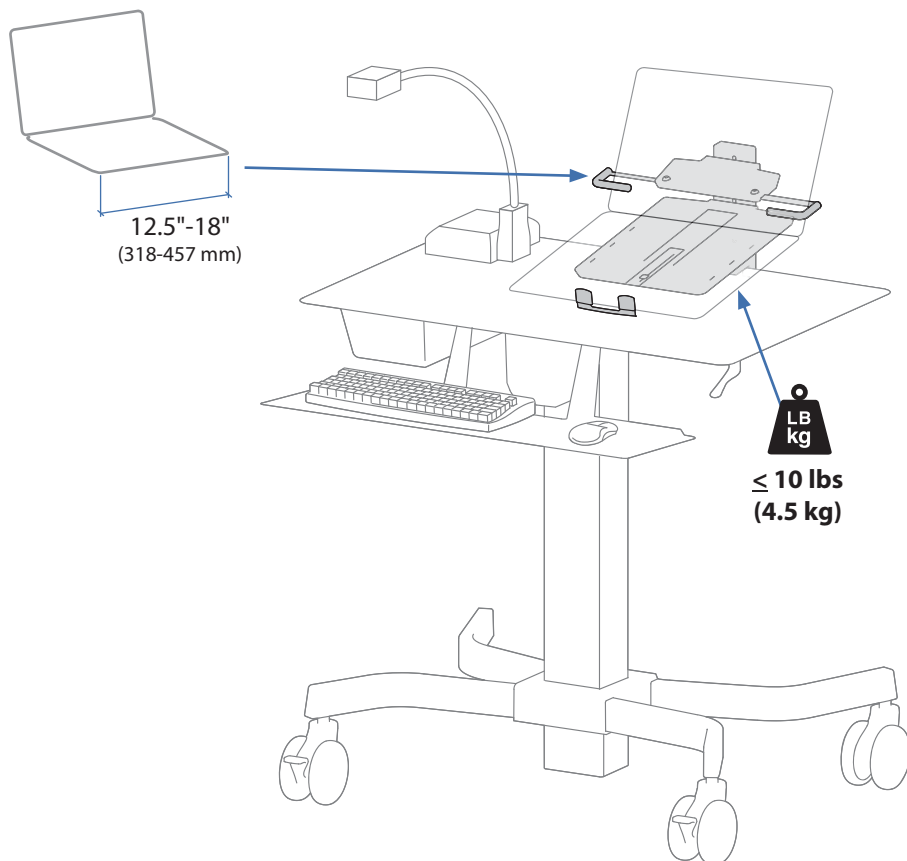

## Teach Well, MDW Laptop Kit

Based on your configuration and what accessories you have mounted, the total weight added to the mounted accessories, worksurface, keyboard tray and cable box should be:

≤ 38.5 lbs  
 (17.5 kg)

≤ 34.5 lbs  
 (15.6 kg)