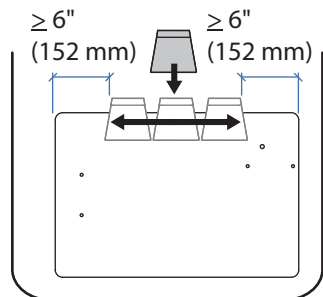

## Teach Well, MDW Laptop Kit

Based on your configuration and what accessories you have mounted, the total weight added to the mounted accessories, worksurface, keyboard tray and cable box should be:

≤ 38.5 lbs  
 (17.5 kg)

≤ 34.5 lbs  
 (15.6 kg)