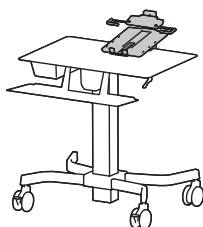

## Teach Well, MDW Laptop Kit

Based on your configuration and what accessories you have mounted, the total weight added to the mounted accessories, worksurface, keyboard tray and cable box should be:

≤ 38.5 lbs  
 (17.5 kg)

≤ 34.5 lbs  
 (15.6 kg)