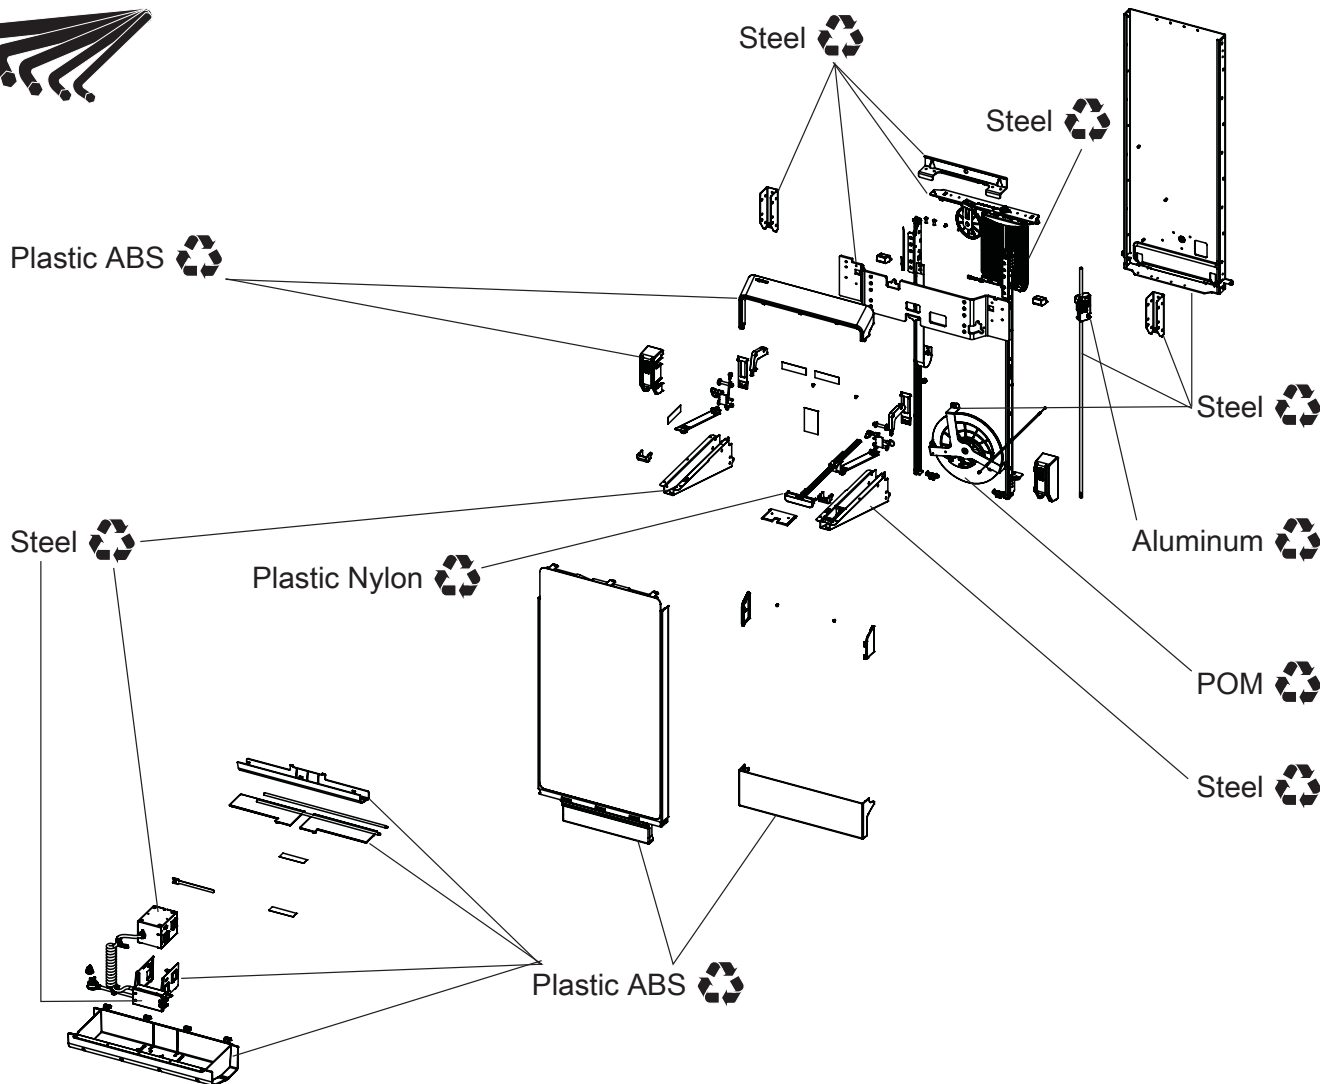

JUV Wall & WorkFit Elevate Family: JWEC-N, JWEC-P, 98-448

45 minute Disassembly
Tools Needed:

Equipment & Accessories Disposal

1. Please dispose of all batteries in accordance with local law.
2. All Electronics should be recycled through an electronics recycler.
3. Remaining plastics and metals can be recycled through a commercial recycler.