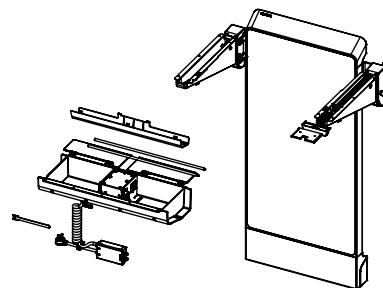

JUV Wall & WorkFit Elevate Family: JWEC-N, JWEC-P, 98-448

45 minute Disassembly
Tools Needed:

Equipment & Accessories Disposal

1. Please dispose of all batteries in accordance with local law.
2. All Electronics should be recycled through an electronics recycler.
3. Remaining plastics and metals can be recycled through a commercial recycler.