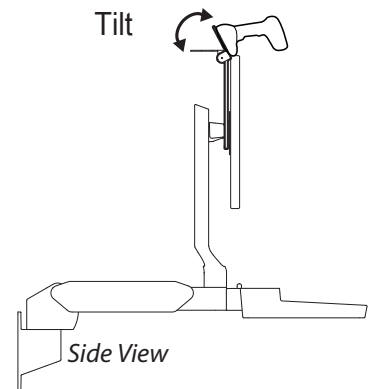

RANGE OF MOTION