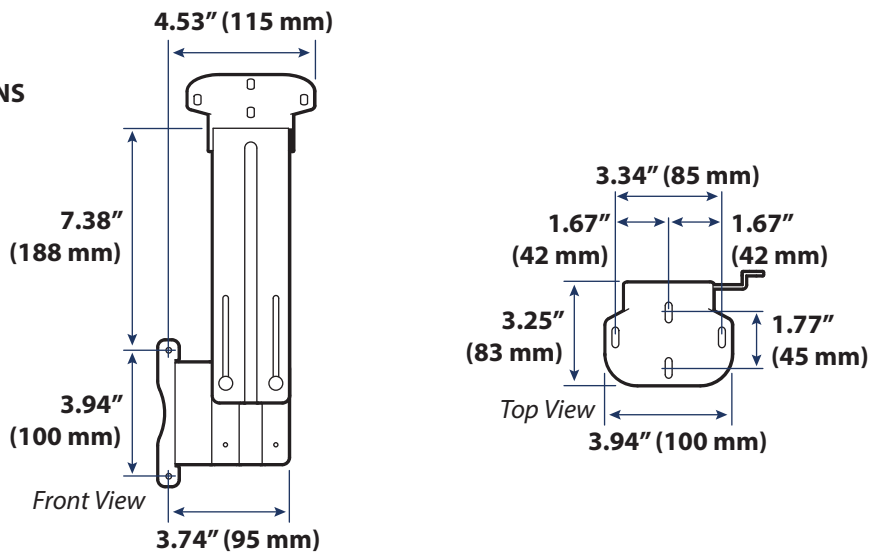

DIMENSIONS

Download additional resources at ergotron.com

USA & Canada Sales & Corporate Headquarters: St. Paul, MN USA / 800.888.8458 / +1.651.681.7600 / insidesales@ergotron.com

EMEA Sales: Amersfoort, The Netherlands / +31.33.45.45.600 / info.eu@ergotron.com

APAC Sales: Sydney, Australia / apaccustomerservice@ergotron.com

LATAM Sales: info.latam@ergotron.com

Worldwide Custom Sales: custom@ergotron.com

Ergotron devices are not intended to cure, treat, mitigate or prevent any disease. Patent information available at www.ergotron.com/patents

© 2023 Ergotron, Inc. rev. 06/14/2023 DIM-CfcomboTopScanner **Content is subject to change without notification**