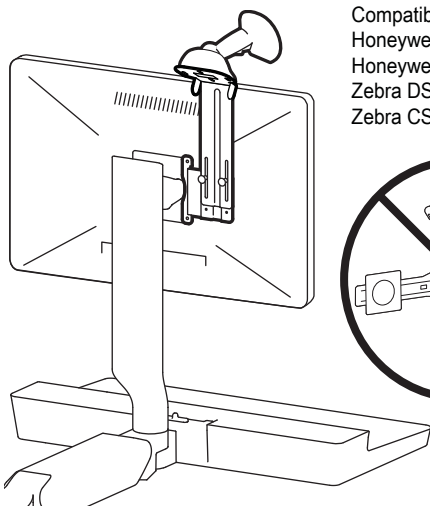

# CareFit™ Combo Top-Mount Scanner Holder VESA Attach

Compatible Scanners:  
 Honeywell Xenon 1902H  
 Honeywell Xenon XP 1952H  
 Zebra DS8178 Wireless Scanner (presentation style cradle only)  
 Zebra CS6080 Cordless Companion Scanner