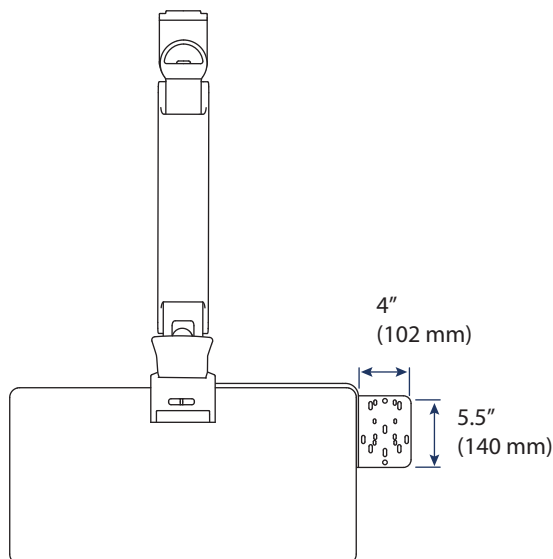

CareFit™ Combo Wireless Scanner Bracket

SUPPORTS MODELS:

Symbol LS4278
CODE CR2600 Handle + Palm kits
CODE CR2700 series
Zebra DS 8178 Wireless Scanner (Presentation Style)
Honeywell Xenon 1902H
DataLogic Gryphon GM4400
Zebra DS8178 (Standard Cradle)

Mounts to either side of worksurface

DIMENSIONS

Download additional resources at ergotron.com

USA & Canada Sales & Corporate Headquarters: St. Paul, MN USA / 800.888.8458 / +1.651.681.7600 / insidesales@ergotron.com