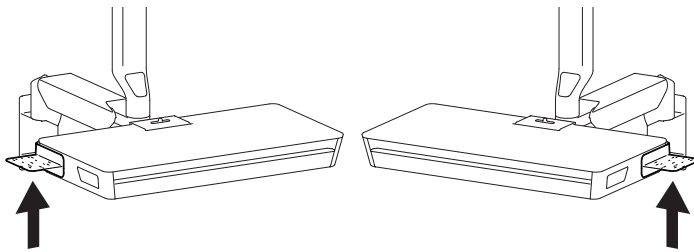

CareFit™ Combo Wireless Scanner Bracket

SUPPORTS MODELS:

Symbol LS4278
CODE CR2600 Handle + Palm kits
CODE CR2700 series
Zebra DS 8178 Wireless Scanner (Presentation Style)
Honeywell Xenon 1902H
DataLogic Gryphon GM4400
Zebra DS8178 (Standard Cradle)

Mounts to either side of worksurface

DIMENSIONS

Download additional resources at ergotron.com

USA & Canada Sales & Corporate Headquarters: St. Paul, MN USA / 800.888.8458 / +1.651.681.7600 / insidesales@ergotron.com