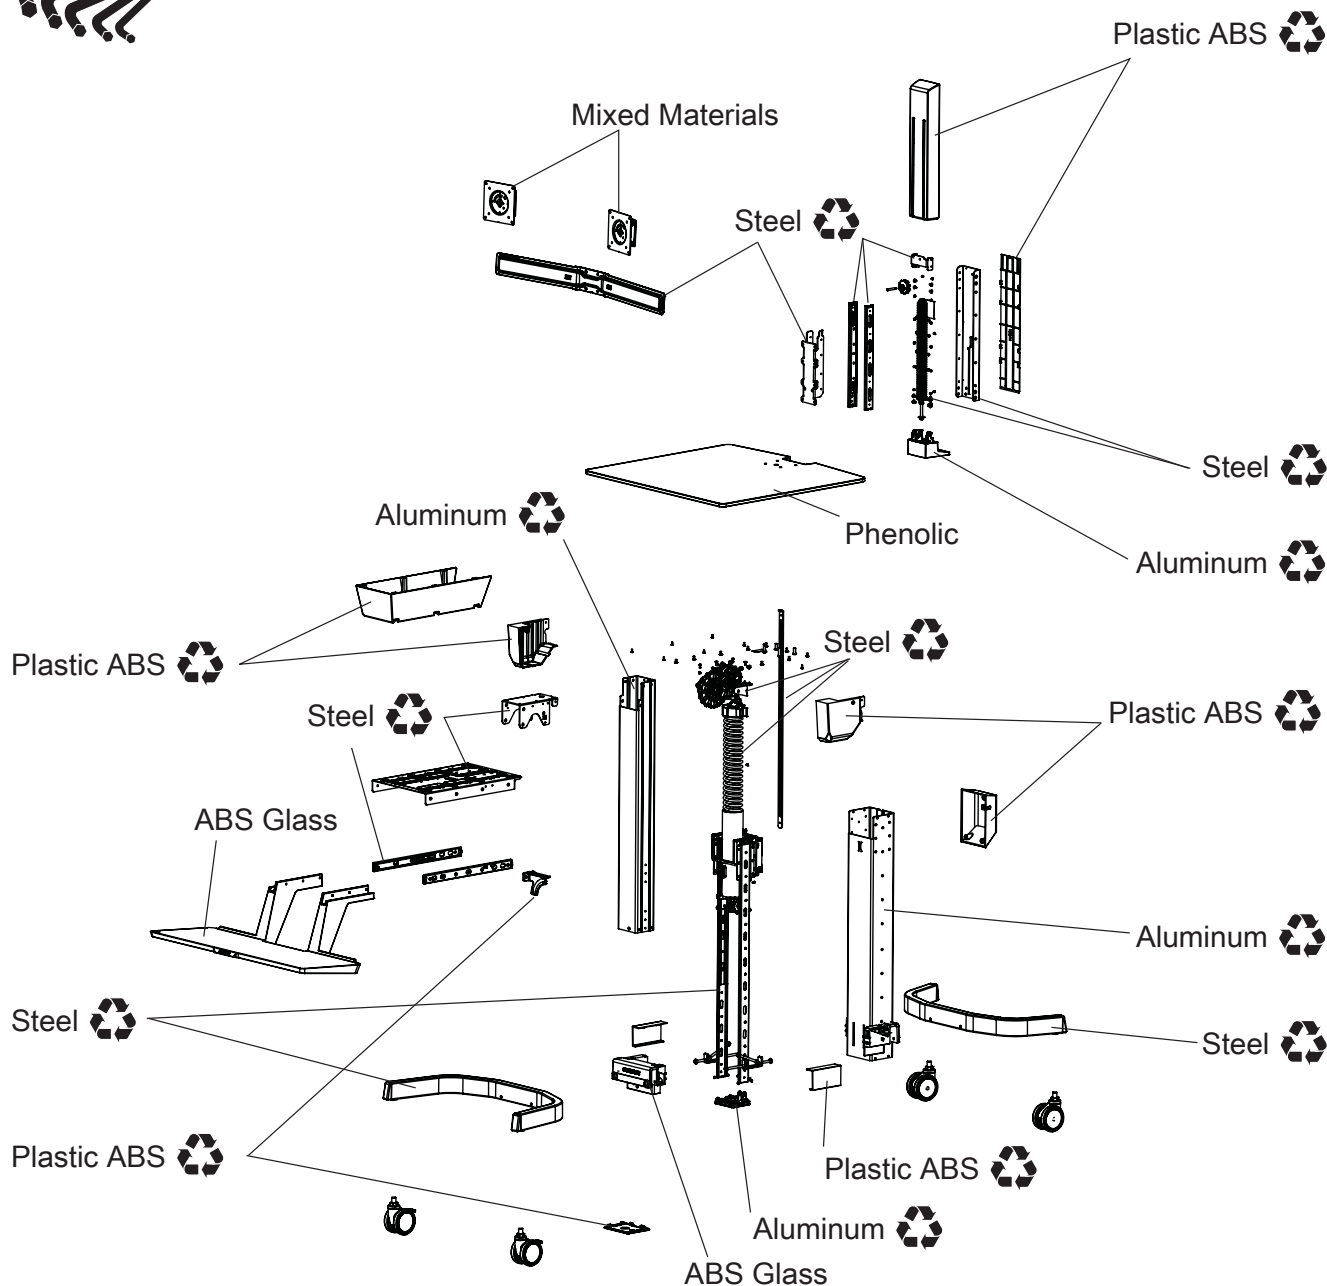

30 minute Disassembly
Tools Needed:

Equipment & Accessories Disposal

1. Please dispose of all batteries in accordance with local law.
2. All Electronics should be recycled through an electronics recycler.
3. Remaining plastics and metals can be recycled through a commercial recycler.

See website for more recycling information: www.ergotron.com/en-us/company/environmentally-responsible

www.ergotron.com | USA: 1-800-888-8458 | Europe: +31 (0)33-45 45 600 | China: 400-120-3051 | Japan: japansupport@ergotron.com