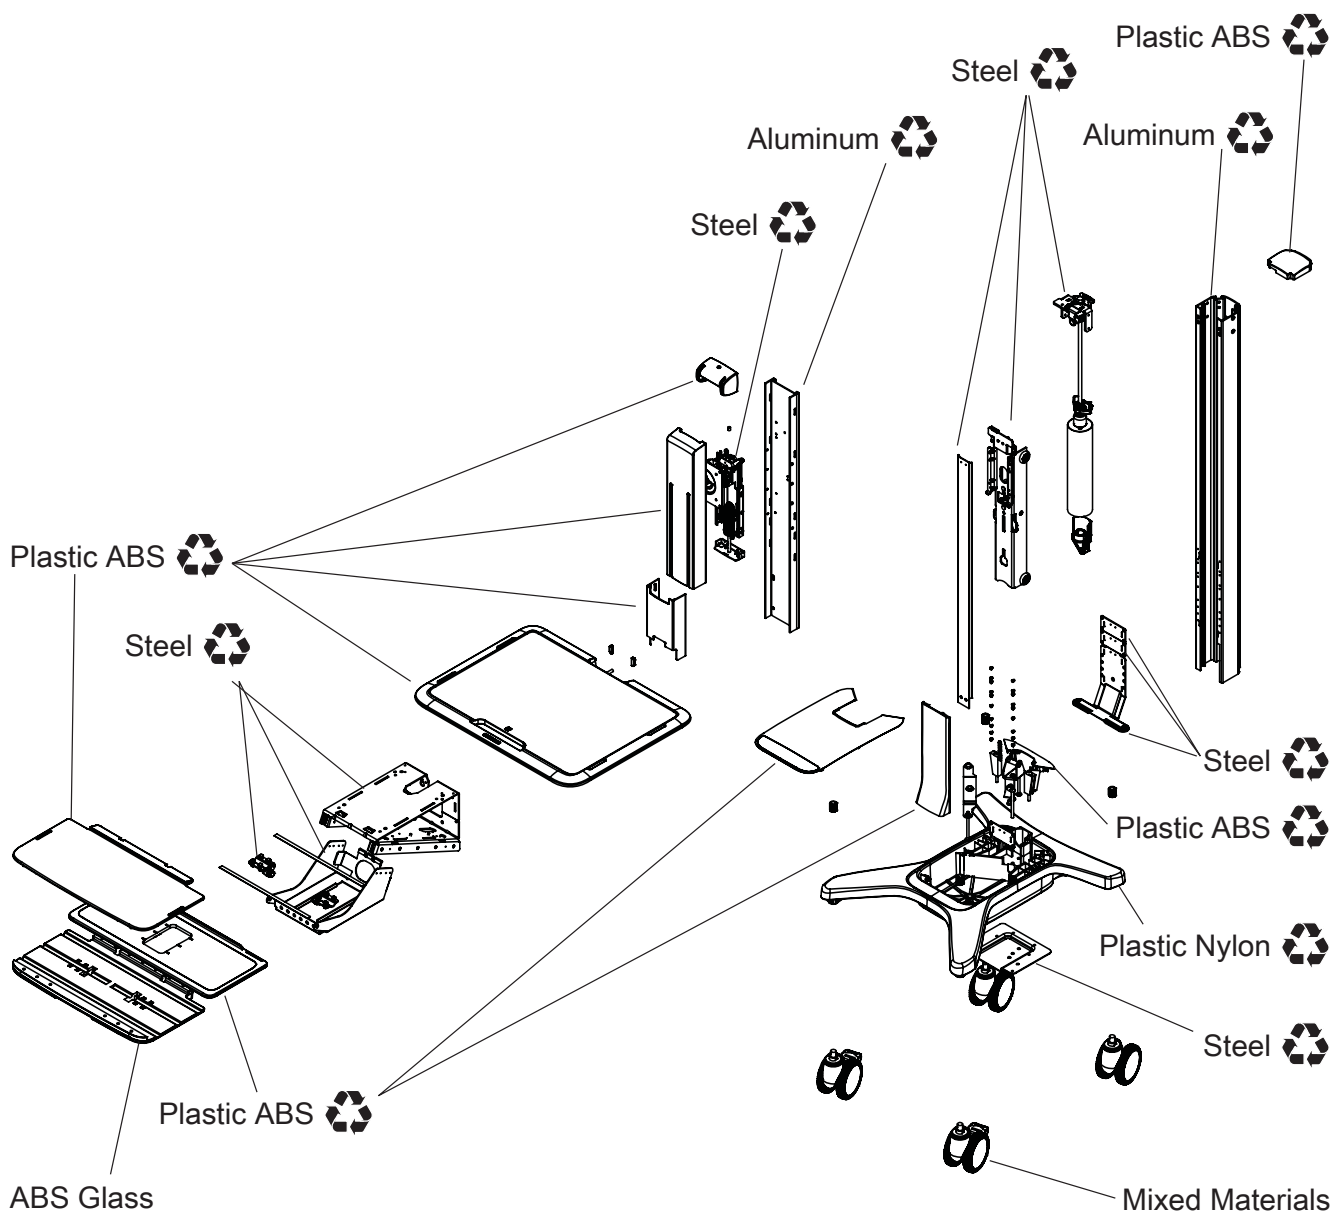

20 minute Disassembly
Tools Needed:

Equipment & Accessories Disposal

1. Please dispose of all batteries in accordance with local law.
2. All Electronics should be recycled through an electronics recycler.
3. Remaining plastics and metals can be recycled through a commercial recycler.

See website for more recycling information: www.ergotron.com/en-us/company/environmentally-responsible