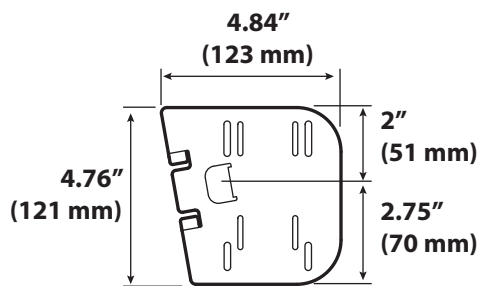

CareFit™ Enclosure Horizontal Scanner Bracket

Supports Models:
CODE CR2600 Handle + Palm kits
CODE CR2700 series

Supports Models:
Zebra DS 8178 Wireless Scanner (Presentation Style)
Honeywell Xenon 1902H
DataLogic Gryphon GM4400