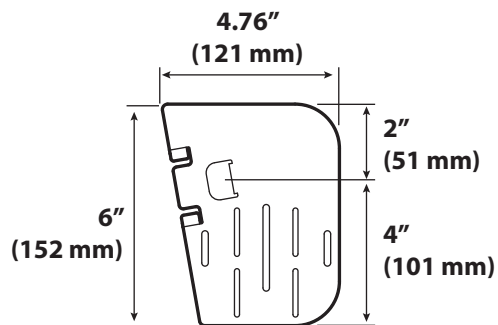

CareFit™ Enclosure Horizontal Scanner Bracket

Supports Models:
CODE CR2600 Handle + Palm kits
CODE CR2700 series

Supports Models:
Zebra DS 8178 Wireless Scanner (Presentation Style)
Honeywell Xenon 1902H
DataLogic Gryphon GM4400