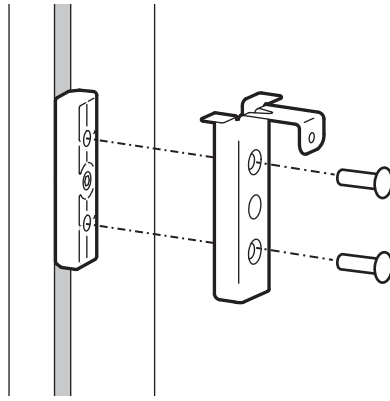

1

2

3

2x  M5 x 12mm

4

1x  M5 x 8mm

Supports Models:
Zebra DS 8178 Wireless Scanner
(Presentation Style)
Honeywell Xenon 1902H
DataLogic Gryphon GM4400

or