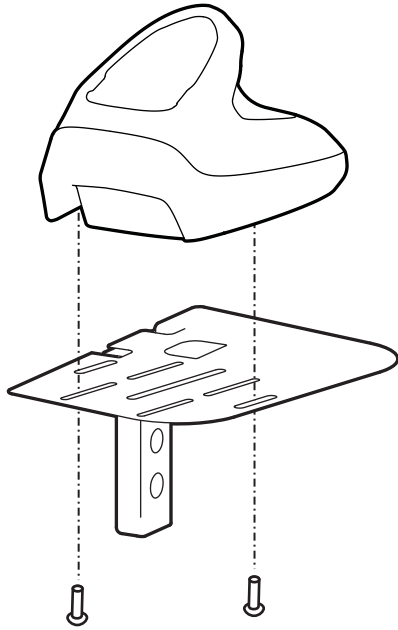

5

2x
M4 x 5mm

or

2x
M3 x 5mm

6