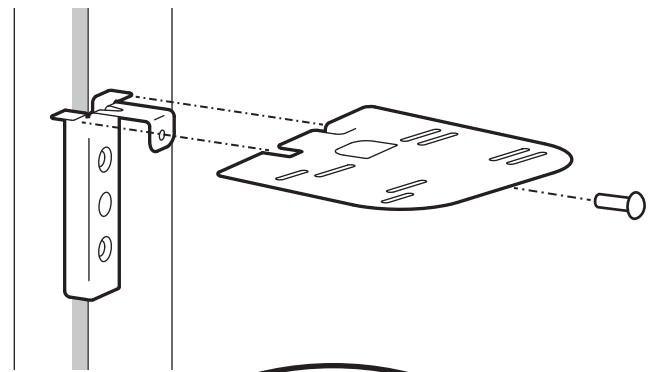

3

2x M5 x 12mm

4

1x M5 x 8mm

Supports Models:
Zebra DS 8178 Wireless Scanner
(Presentation Style)
Honeywell Xenon 1902H
DataLogic Gryphon GM4400

or

Supports Models:
CODE CR2600 Handle + Palm kits
CODE CR2700 series