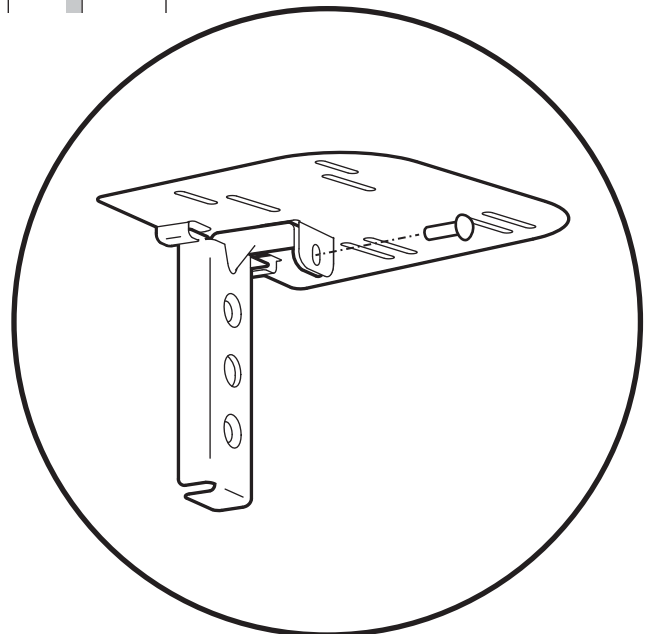

3

2x M5 x 12mm

4

1x M5 x 8mm

Supports Models:
Zebra DS 8178 Wireless Scanner
(Presentation Style)
Honeywell Xenon 1902H
DataLogic Gryphon GM4400

or

Supports Models:
CODE CR2600 Handle + Palm kits
CODE CR2700 series