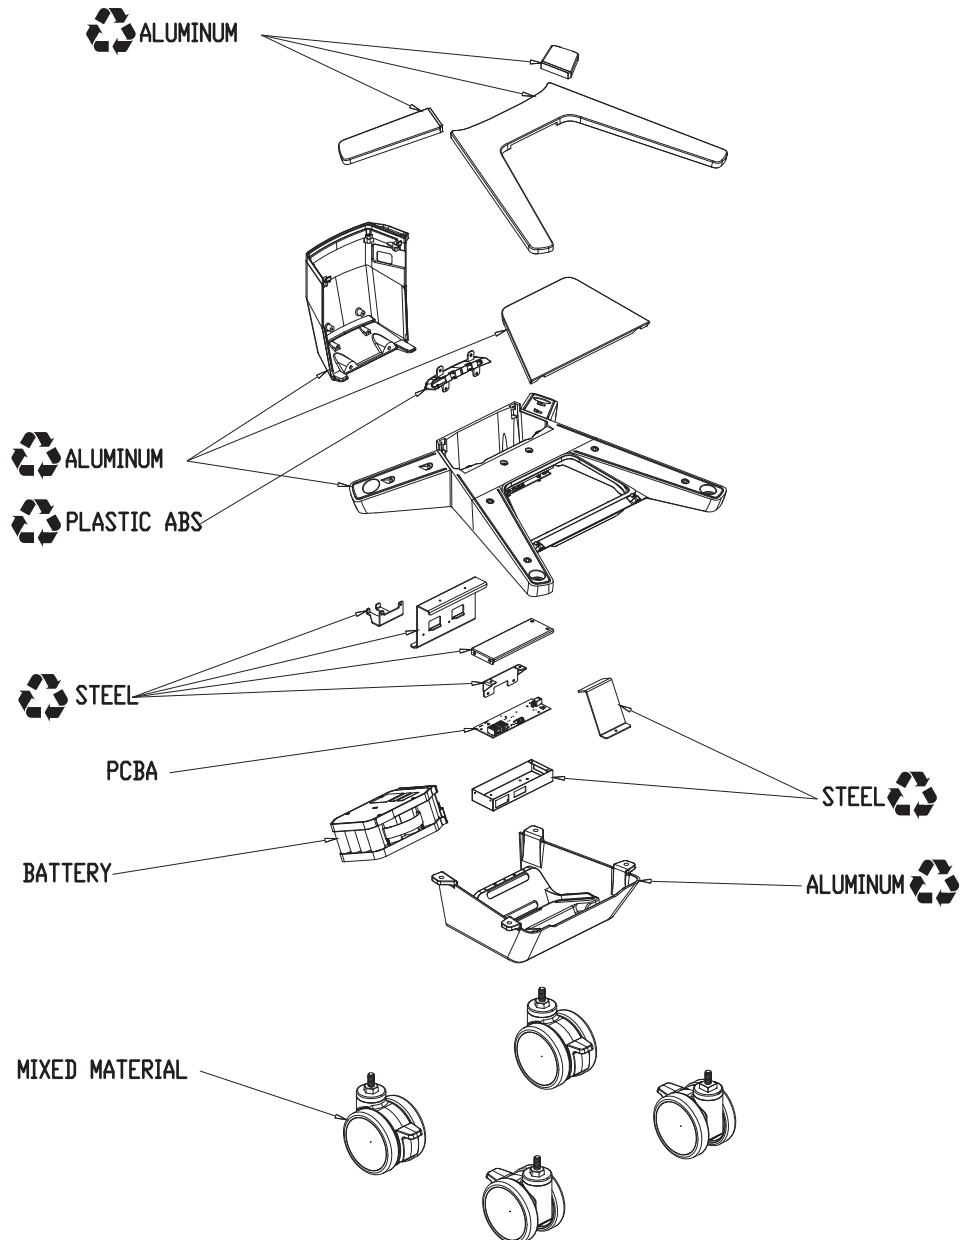

CareFit Pro Cart Family:
C52-1201, C52-1211, C52-2201, C52-2211,
C52-2251, C52-2281, C52-22A1, C52-22B1

There may be components that are under pressure. Proceed with caution while disassembling.

Equipment & Accessories Disposal

1. Please dispose of all batteries in accordance with local law.
2. All Electronics should be recycled through an electronics recycler.
3. Remaining plastics and metals can be recycled through a commercial recycler.

See website for more recycling information: www.ergotron.com/en-us/company/environmentally-responsible

www.ergotron.com | USA: 1-800-888-8458 | Europe: +31 (0)33-45 45 600 | China: 400-120-3051 | Japan: japansupport@ergotron.com

© 2024 Ergotron, Inc. All rights reserved.