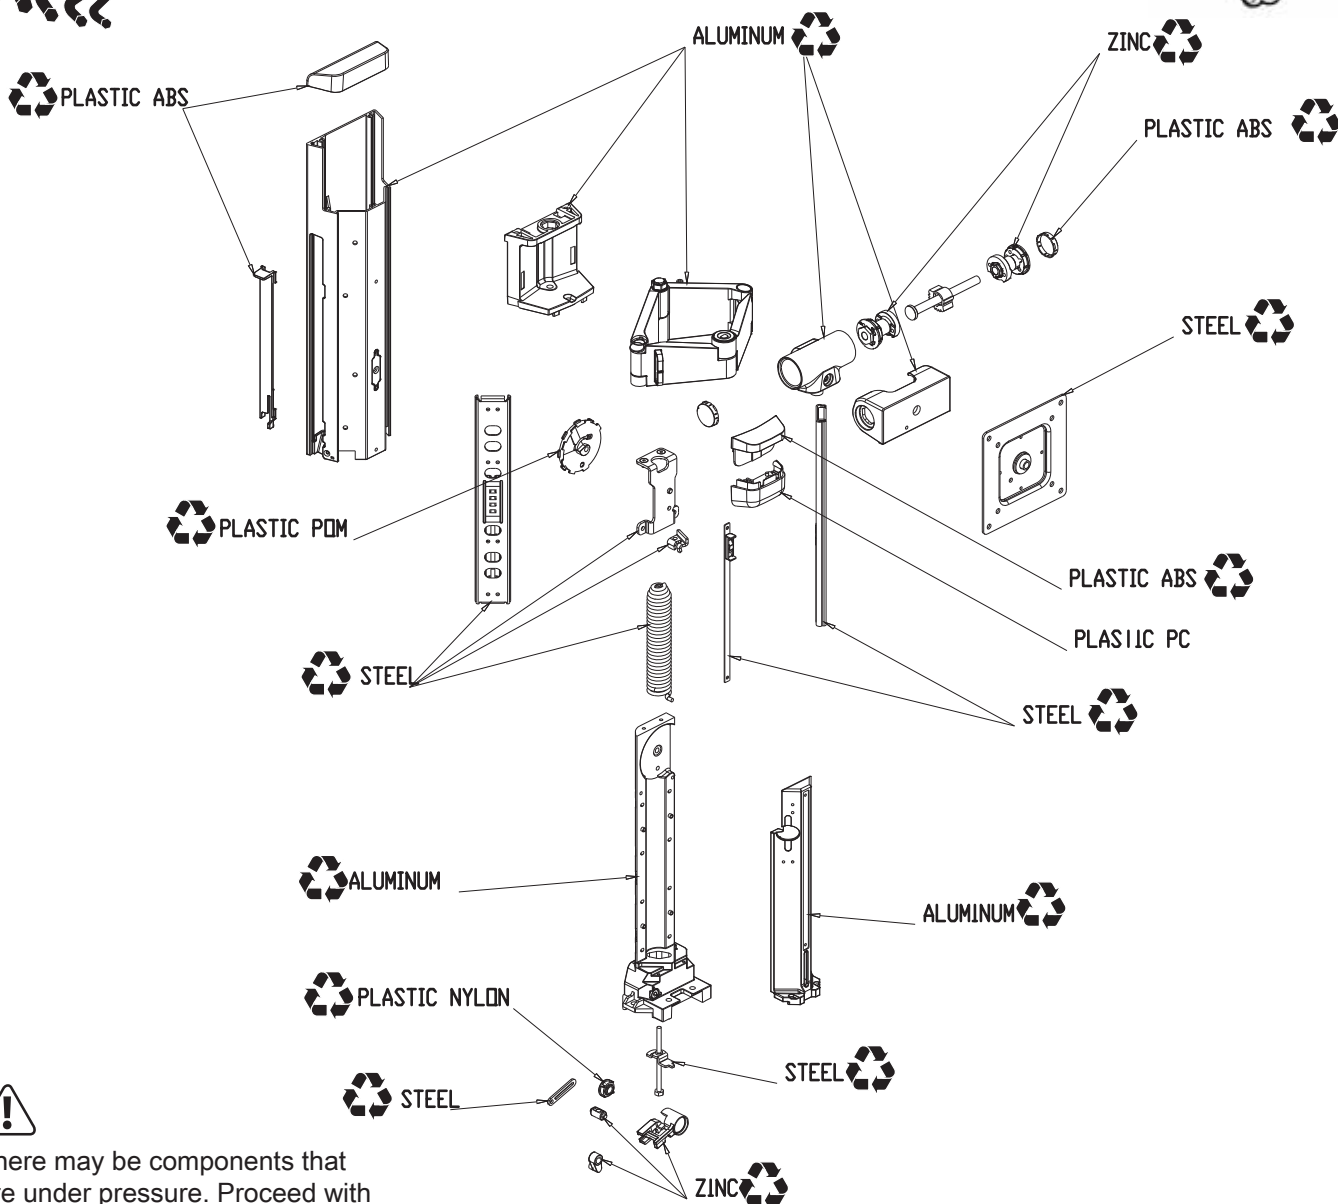

CareFit Pro Cart Family:
**C52-1201, C52-1211, C52-2201, C52-2211,
 C52-2251, C52-2281, C52-22A1, C52-22B1**

30 minute Disassembly
 Tools Needed:

There may be components that are under pressure. Proceed with caution while disassembling.

© 2024 Ergotron, Inc. All rights reserved.

CareFit Pro Cart Family:
C52-1201, C52-1211, C52-2201, C52-2211,
C52-2251, C52-2281, C52-22A1, C52-22B1

There may be components that are under pressure. Proceed with caution while disassembling.