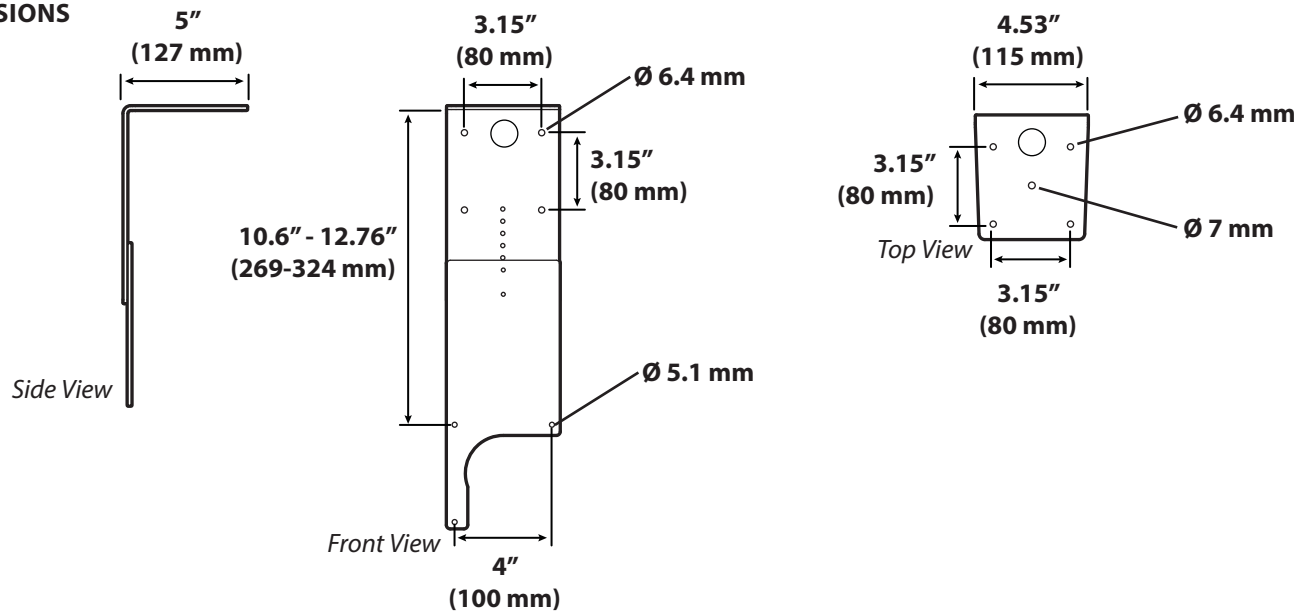

Universal Thermal Camera Mount

DIMENSIONS

WEIGHT CAPACITY = 3 lbs (1.4 kg)

Weight Capacity Limitations for Carts with Added Camera Shelf					
	SV41	SV42 SLA	SV42 LiFe	SV31	SV32
LCD Arm or 5" Lift Pivot without lock-out	8 lbs. (3.6 kg)	8 lbs. (3.6 kg)	5 lbs. (2.3 kg)	10 lbs. (4.5 kg)	10 lbs. (4.5 kg)
5" Lift with lock-out	14 lbs. (6.4 kg)	14 lbs. (6.4 kg)	14 lbs. (6.4 kg)	14 lbs. (6.4 kg)	14 lbs. (6.4 kg)