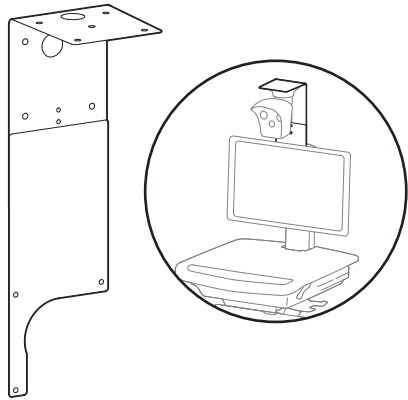

Universal Thermal Camera Mount

DIMENSIONS

WEIGHT CAPACITY = 3 lbs (1.4 kg)

Weight Capacity Limitations for Carts with Added Camera Shelf					
	SV41	SV42 SLA	SV42 LiFe	SV31	SV32
LCD Arm or 5" Lift Pivot without lock-out	8 lbs. (3.6 kg)	8 lbs. (3.6 kg)	5 lbs. (2.3 kg)	10 lbs. (4.5 kg)	10 lbs. (4.5 kg)
5" Lift with lock-out	14 lbs. (6.4 kg)	14 lbs. (6.4 kg)	14 lbs. (6.4 kg)	14 lbs. (6.4 kg)	14 lbs. (6.4 kg)