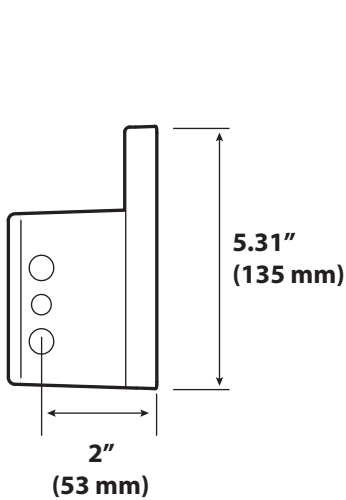

CareFit™ Enclosure Vertical Scanner Bracket

Supports Models:
Zebra DS8178 (Standard Cradle)
Symbol LS4278

With Extension Bracket
for Symbol LS4278