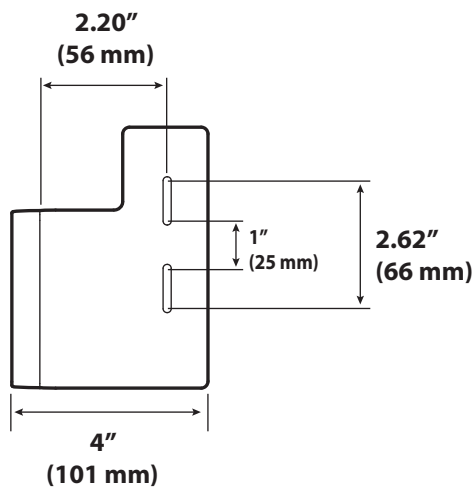

CareFit™ Enclosure Vertical Scanner Bracket

Supports Models:
Zebra DS8178 (Standard Cradle)
Symbol LS4278

With Extension Bracket
for Symbol LS4278