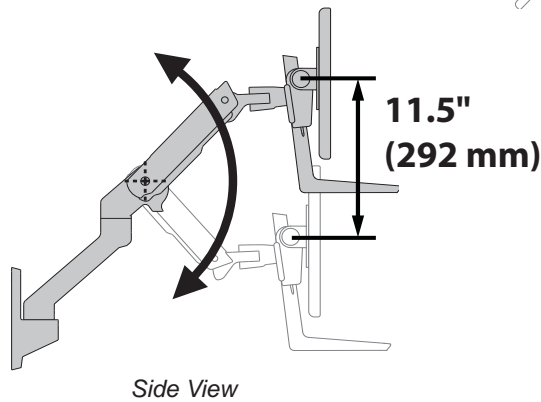

Ergotron® HX Wall Dual Monitor Arm

5lbs. - 17.5lbs.
(2.3 kg - 7.9 kg)
per monitor

Range of Motion

Portrait/Landscape Rotation

© 2016 Ergotron, Inc. rev. 07/23/2019 DIM-HXWallmount Content is subject to change without notification