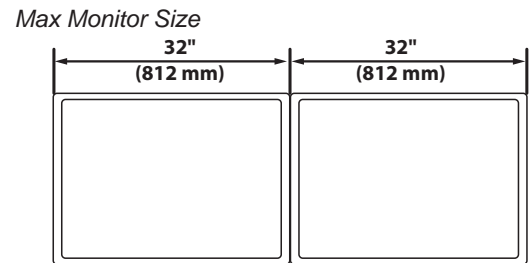

APAC Sales

Tokyo, Japan
www.ergotron.com
apaccustomerservice@ergotron.com

Worldwide OEM Sales

www.ergotron.com
info.oem@ergotron.com

ergotron®

Ergotron® HX Wall Dual Monitor Arm

Dimensions

© 2016 Ergotron, Inc. rev. 07/23/2019 DIM-HXWallmount Content is subject to change without notification

APAC Sales

Tokyo, Japan
 www.ergotron.com
 apaccustomerservice@ergotron.com

Worldwide OEM Sales

www.ergotron.com
 info.oem@ergotron.com

Ergotron® HX Wall Dual Monitor Arm

Dimensions

© 2016 Ergotron, Inc. rev. 07/23/2019 DIM-HXWallmount Content is subject to change without notification