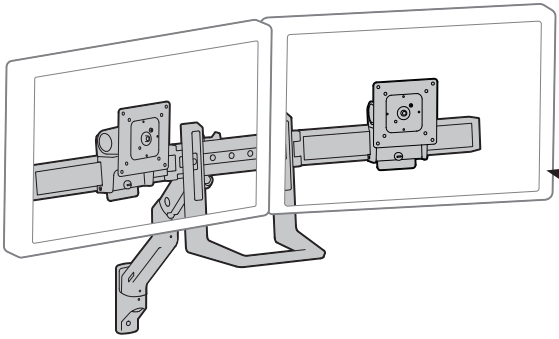

Ergotron® HX Wall Dual Monitor Arm

5lbs. - 17.5lbs.
(2.3 kg - 7.9 kg)
per monitor

Range of Motion

Portrait/Landscape Rotation

© 2016 Ergotron, Inc. rev. 07/23/2019 DIM-HXWallmount Content is subject to change without notification