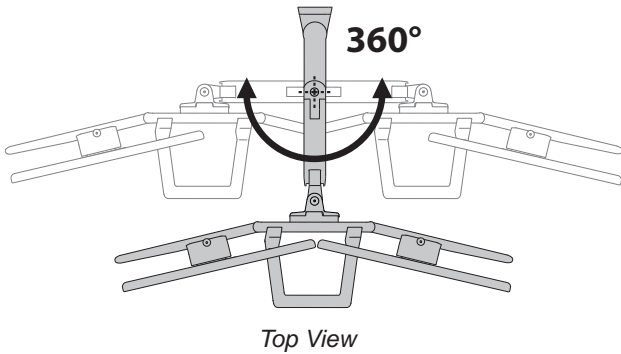

Ergotron® HX Wall Dual Monitor Arm

5lbs. - 17.5lbs.
(2.3 kg - 7.9 kg)
per monitor

Range of Motion

Portrait/Landscape Rotation

© 2016 Ergotron, Inc. rev. 07/23/2019 DIM-HXWallmount Content is subject to change without notification