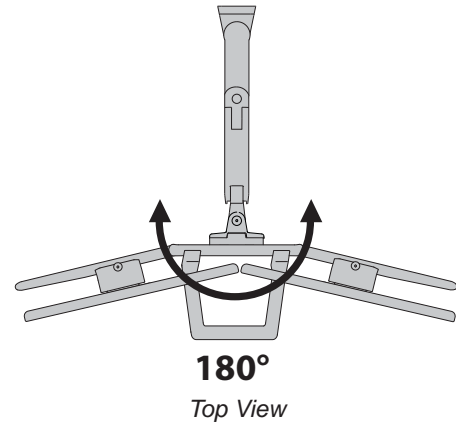

Ergotron® HX Wall Dual Monitor Arm

5lbs. - 17.5lbs.
(2.3 kg - 7.9 kg)
per monitor

Range of Motion

Portrait/Landscape Rotation

© 2016 Ergotron, Inc. rev. 07/23/2019 DIM-HXWallmount Content is subject to change without notification