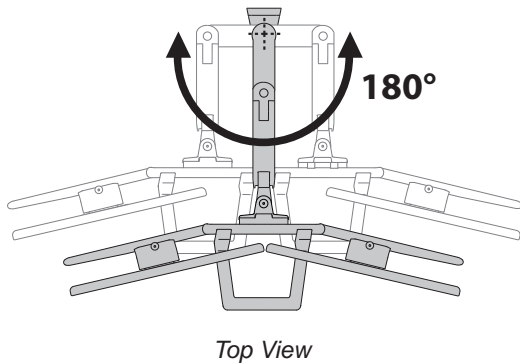

Ergotron® HX Wall Dual Monitor Arm

5lbs. - 17.5lbs.
(2.3 kg - 7.9 kg)
per monitor

Range of Motion

Portrait/Landscape Rotation

© 2016 Ergotron, Inc. rev. 07/23/2019 DIM-HXWallmount Content is subject to change without notification