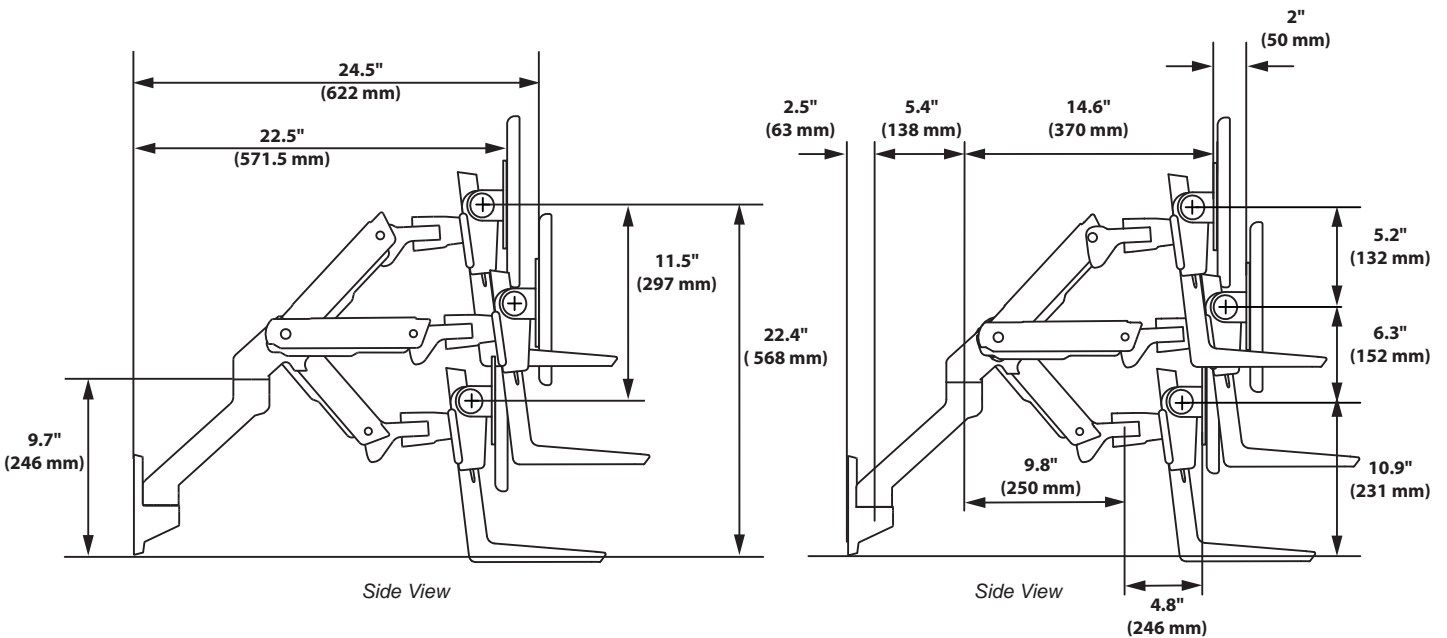

APAC Sales

Tokyo, Japan
 www.ergotron.com
 apaccustomerservice@ergotron.com

Worldwide OEM Sales

www.ergotron.com
 info.oem@ergotron.com

Ergotron® HX Wall Dual Monitor Arm

Dimensions

© 2016 Ergotron, Inc. rev. 07/23/2019 DIM-HXWallmount Content is subject to change without notification