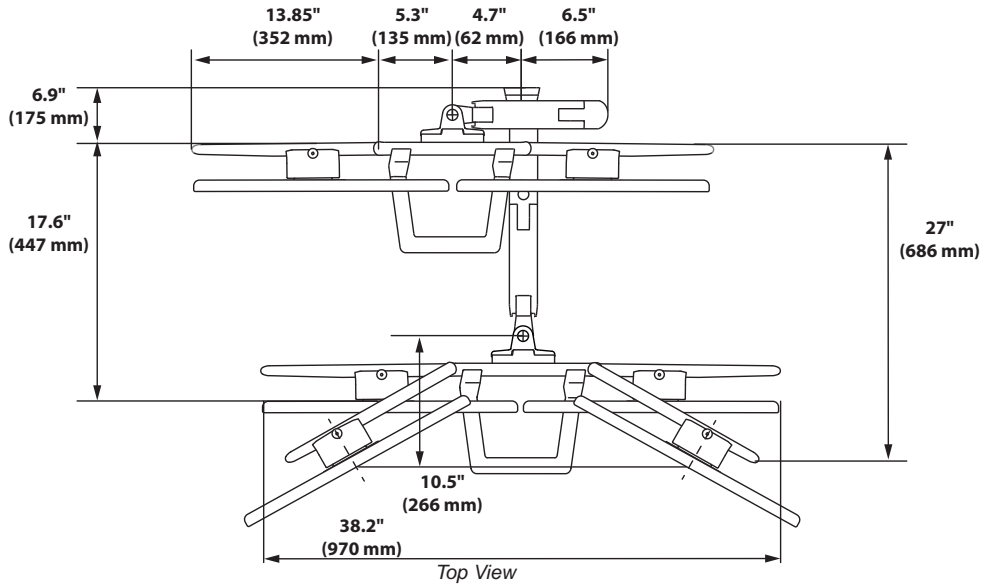

APAC Sales

Tokyo, Japan
 www.ergotron.com
 apaccustomerservice@ergotron.com

Worldwide OEM Sales

www.ergotron.com
 info.oem@ergotron.com

Ergotron® HX Wall Dual Monitor Arm

Dimensions

© 2016 Ergotron, Inc. rev. 07/23/2019 DIM-HXWallmount Content is subject to change without notification