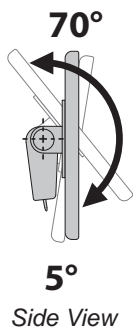

Ergotron® HX Wall Dual Monitor Arm

5lbs. - 17.5lbs.
(2.3 kg - 7.9 kg)
per monitor

Range of Motion

Portrait/Landscape Rotation

© 2016 Ergotron, Inc. rev. 07/23/2019 DIM-HXWallmount Content is subject to change without notification