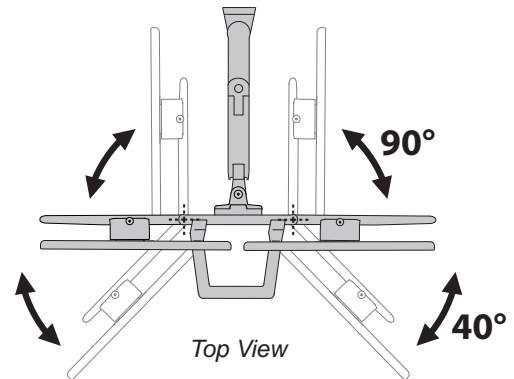

Ergotron® HX Wall Dual Monitor Arm

5lbs. - 17.5lbs.
(2.3 kg - 7.9 kg)
per monitor

Range of Motion

Portrait/Landscape Rotation

© 2016 Ergotron, Inc. rev. 07/23/2019 DIM-HXWallmount Content is subject to change without notification