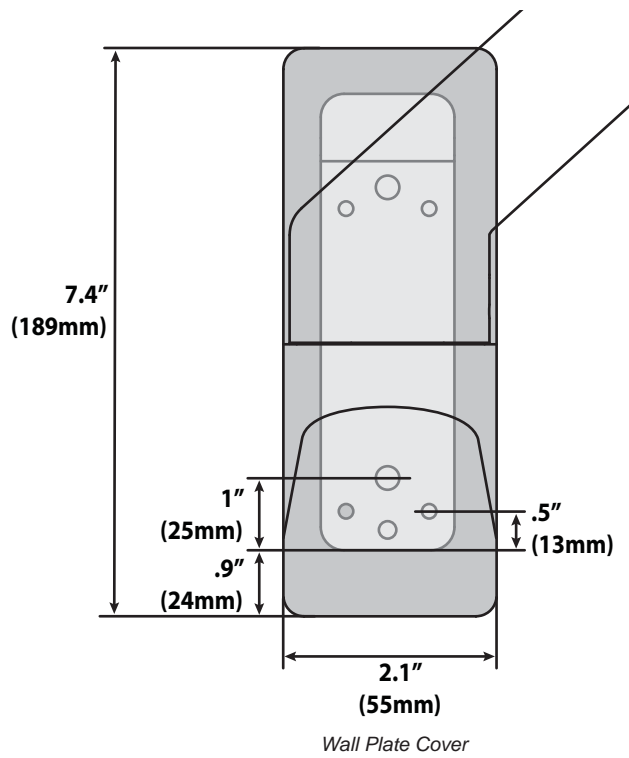

APAC Sales

Tokyo, Japan
 www.ergotron.com
 apaccustomerservice@ergotron.com

Worldwide OEM Sales

www.ergotron.com
 info.oem@ergotron.com

Ergotron® HX Wall Dual Monitor Arm

Dimensions

© 2016 Ergotron, Inc. rev. 07/23/2019 DIM-HXWallmount Content is subject to change without notification

APAC Sales

Tokyo, Japan
 www.ergotron.com
 apaccustomerservice@ergotron.com

Worldwide OEM Sales

www.ergotron.com
 info.oem@ergotron.com

Ergotron® HX Wall Dual Monitor Arm

© 2016 Ergotron, Inc. rev. 07/23/2019 DIM-HXWallmount Content is subject to change without notification