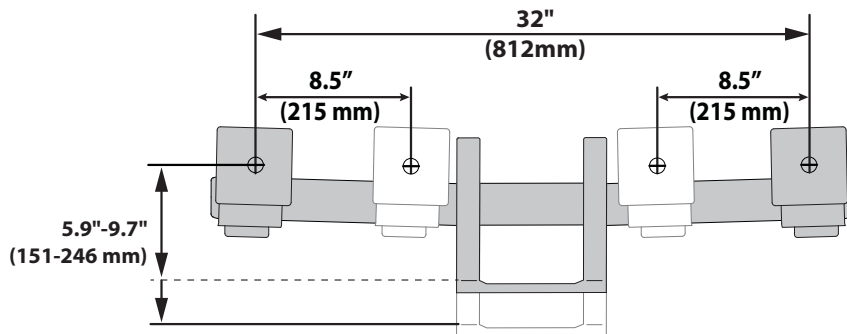

APAC Sales

Tokyo, Japan
www.ergotron.com
apaccustomerservice@ergotron.com

Worldwide OEM Sales

www.ergotron.com
info.oem@ergotron.com

ergotron®

Ergotron® HX Wall Dual Monitor Arm

Dimensions

© 2016 Ergotron, Inc. rev. 07/23/2019 DIM-HXWallmount Content is subject to change without notification

APAC Sales

Tokyo, Japan
 www.ergotron.com
 apaccustomerservice@ergotron.com

Worldwide OEM Sales

www.ergotron.com
 info.oem@ergotron.com

Ergotron® HX Wall Dual Monitor Arm

Dimensions

© 2016 Ergotron, Inc. rev. 07/23/2019 DIM-HXWallmount Content is subject to change without notification