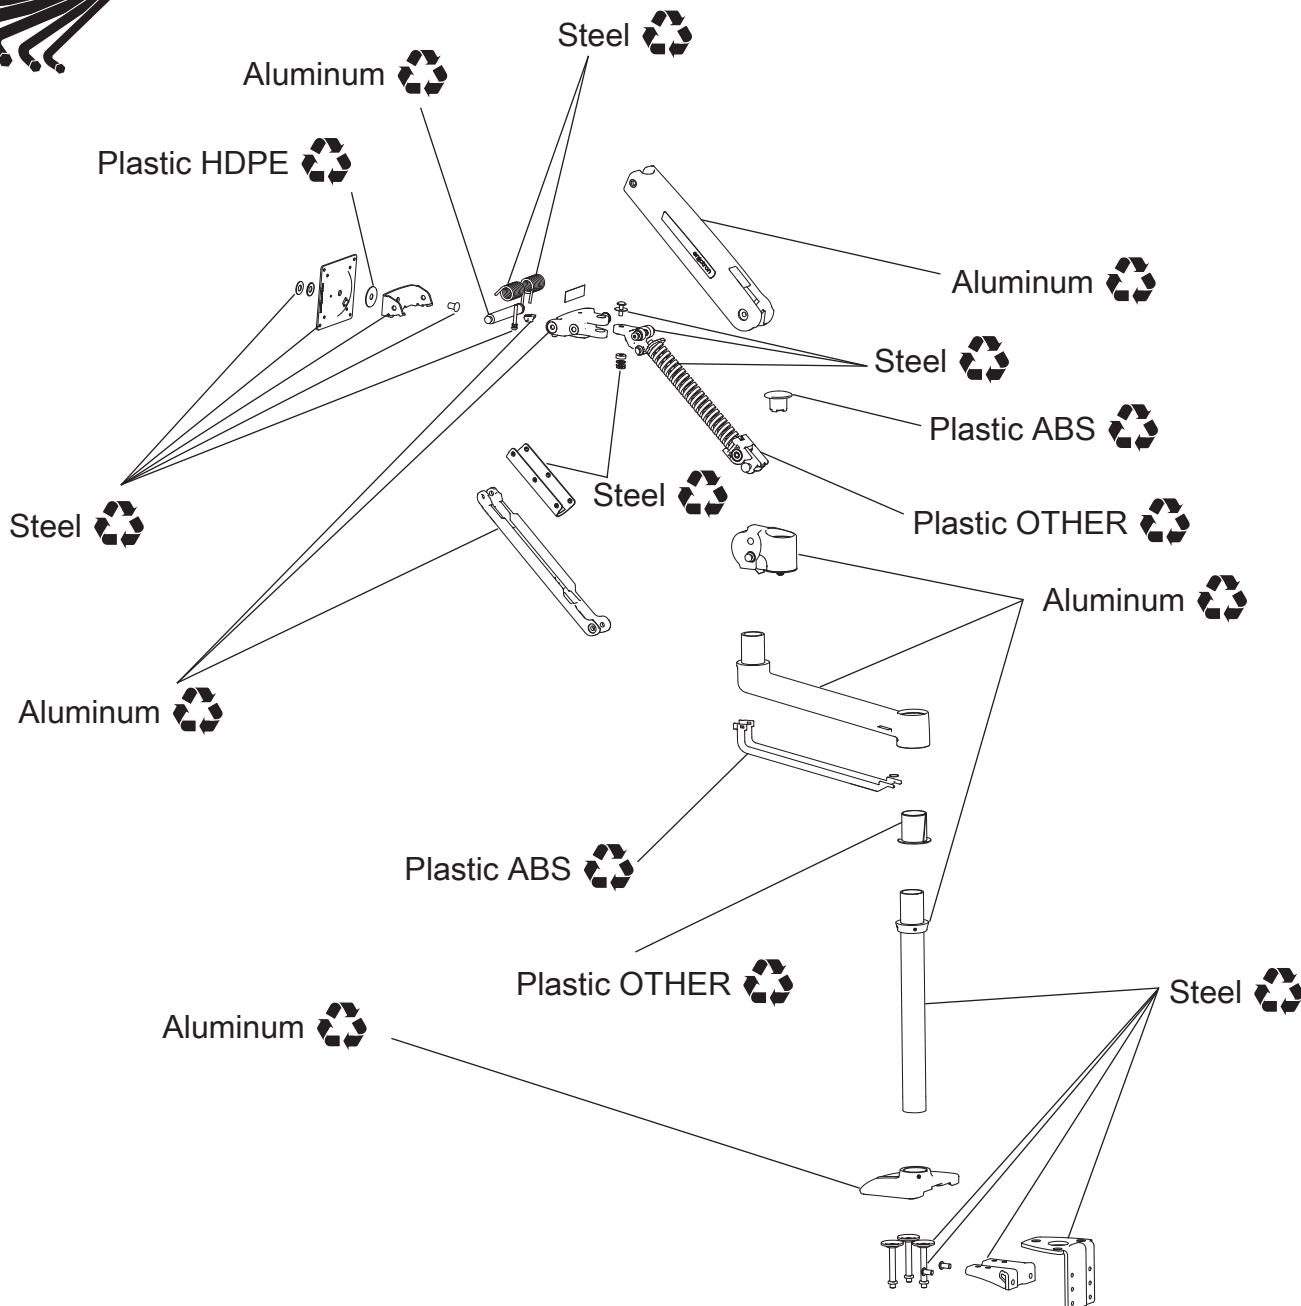

LX HD and Sit-Stand Monitor Arm Family: 45-268, 45-269, 45-353, 45-354, 45-358, 45-359, 45-360, 45-361, 45-383, 45-384

15 minute Disassembly
Tools Needed:

There may be components that are under pressure. Proceed with caution while disassembling.

Equipment & Accessories Disposal

1. Please dispose of all batteries in accordance with local law.
2. All Electronics should be recycled through an electronics recycler.
3. Remaining plastics and metals can be recycled through a commercial recycler.