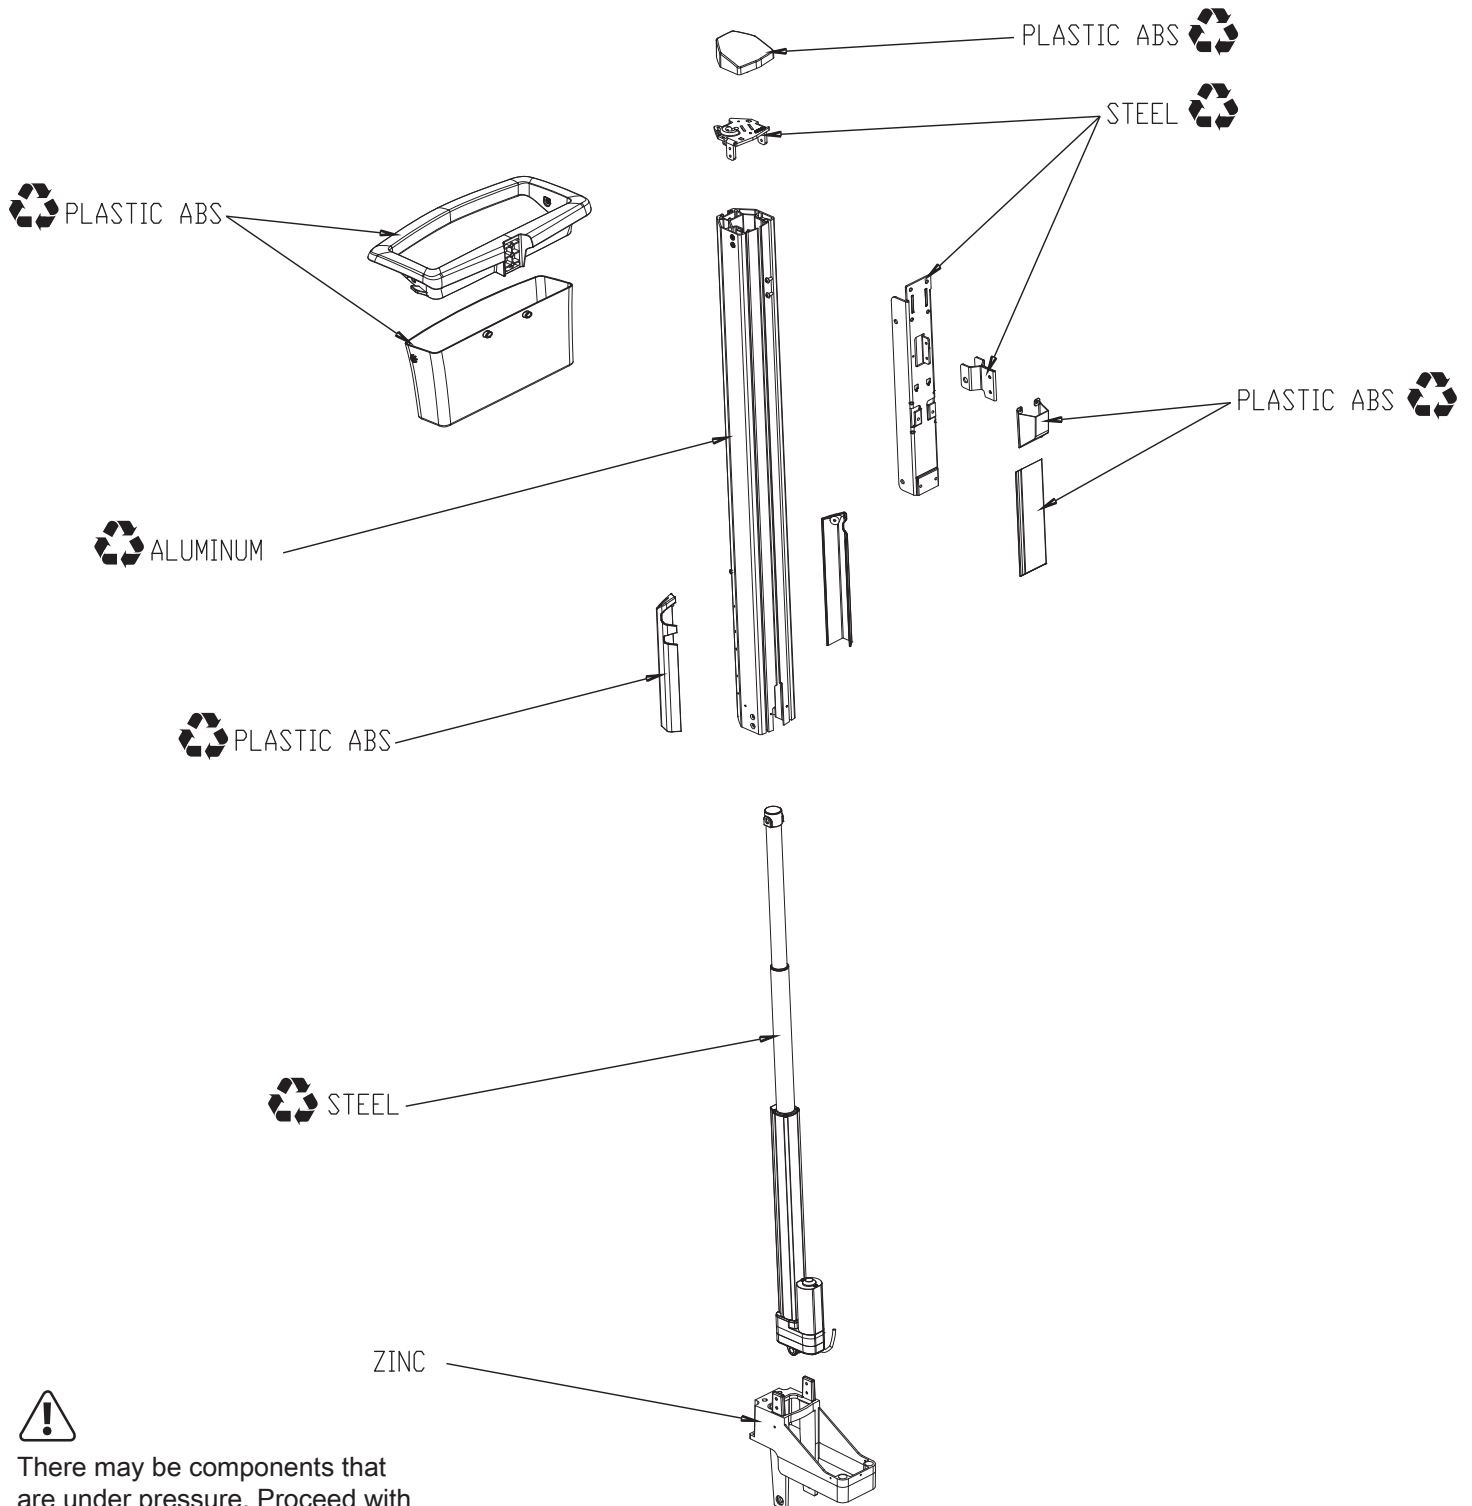

StyleView SV42 Electric Lift Cart with LiFe Power: SV42-7302

There may be components that are under pressure. Proceed with caution while disassembling.

Equipment & Accessories Disposal

1. Please dispose of all batteries in accordance with local law.
2. All Electronics should be recycled through an electronics recycler.
3. Remaining plastics and metals can be recycled through a commercial recycler.

See website for more recycling information: www.ergotron.com/en-us/company/environmentally-responsible

www.ergotron.com | USA: 1-800-888-8458 | Europe: +31 (0)33-45 45 600 | China: 400-120-3051 | Japan: japansupport@ergotron.com

© 2024 Ergotron, Inc. All rights reserved.