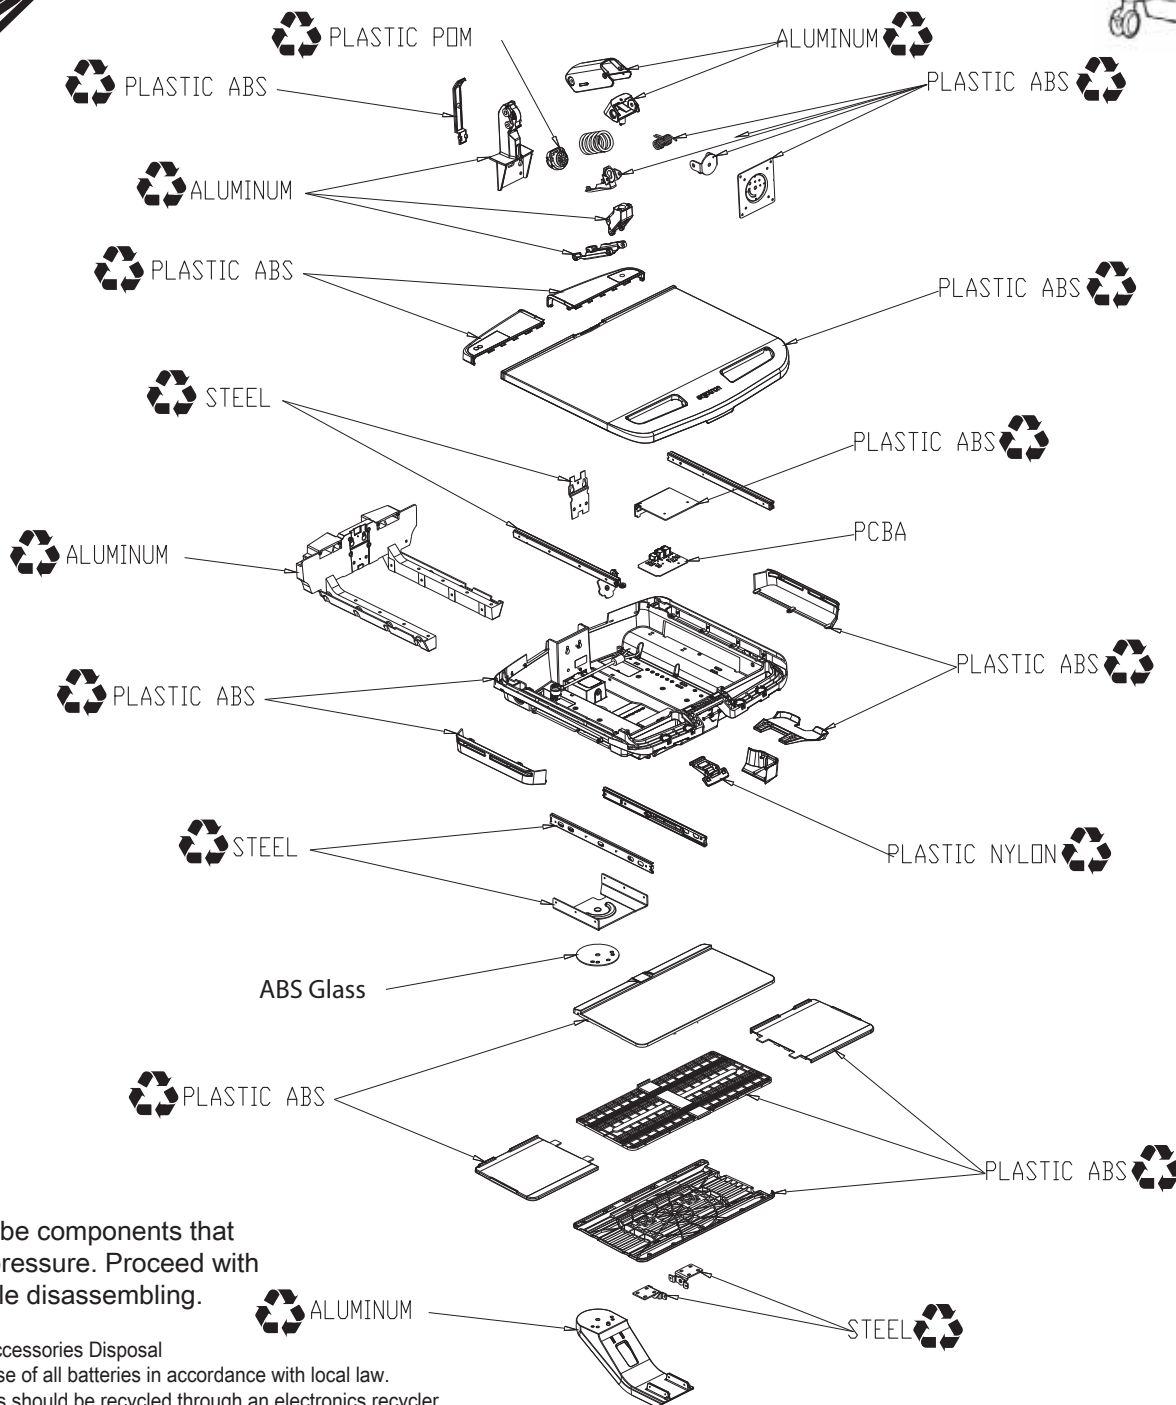

### StyleView SV42 Electric Lift Cart with LiFe Power: SV42-7302

30 minute Disassembly  
Tools Needed:

There may be components that are under pressure. Proceed with caution while disassembling.