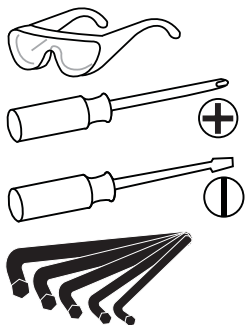

StyleView SV40 Cart Family: SV40-6100, SV40-6300

30 minute Disassembly
Tools Needed:

There may be components that are under pressure. Proceed with caution while disassembling.

Equipment & Accessories Disposal