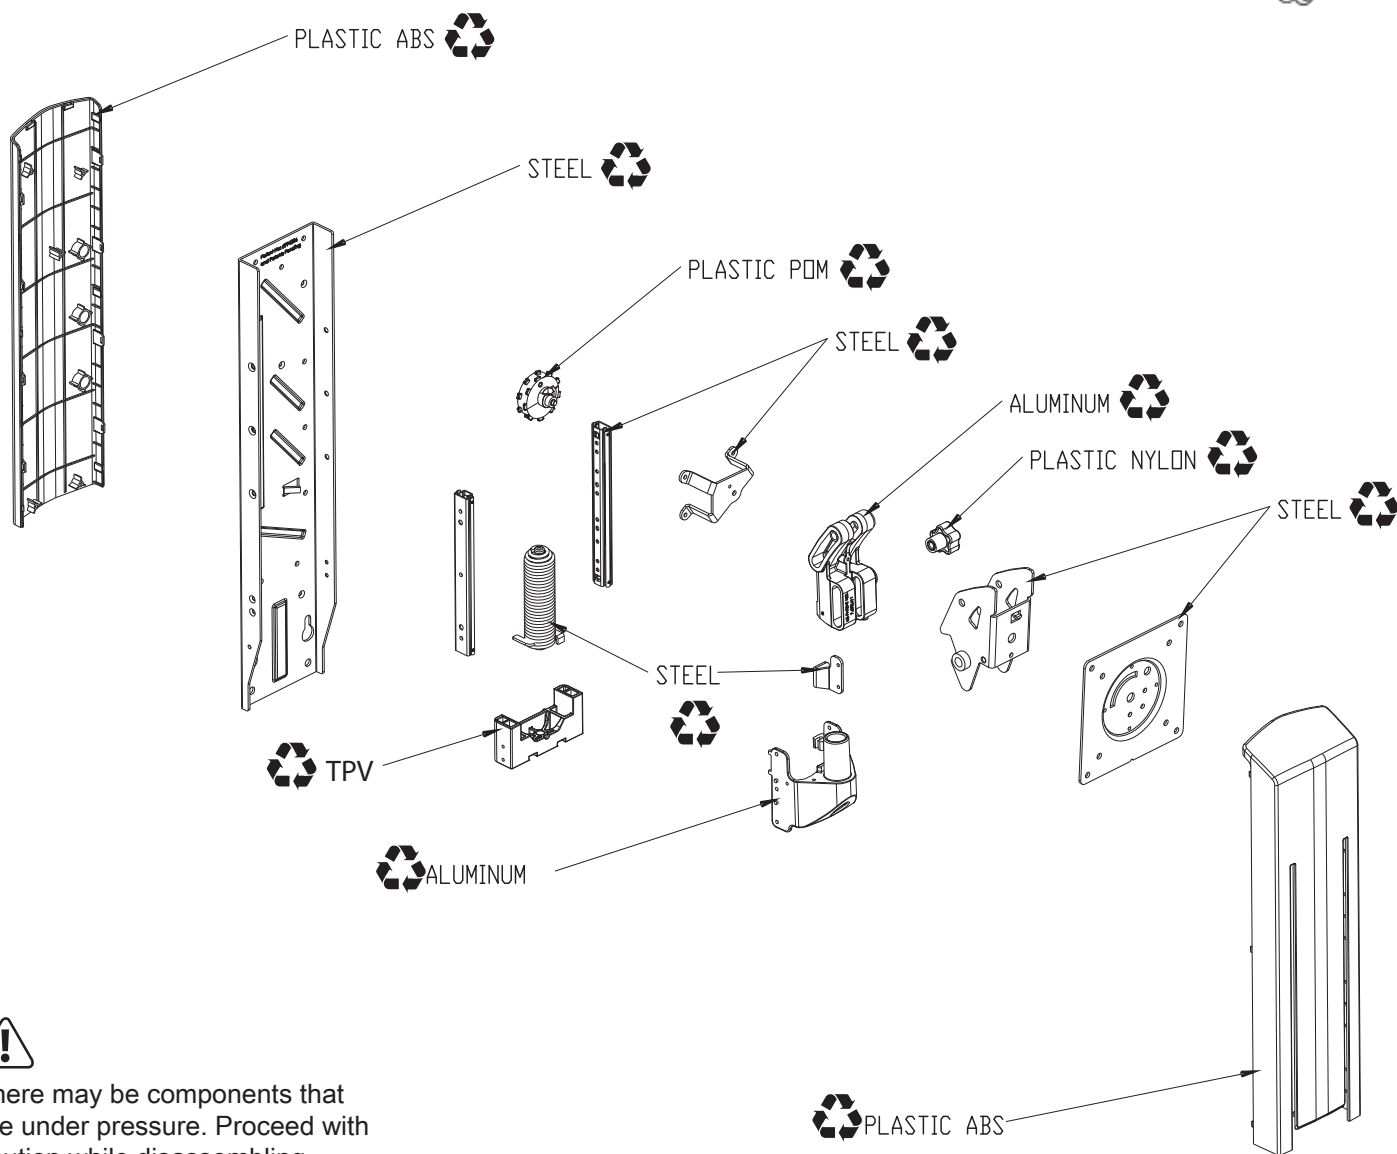

StyleView SV40 Cart Family: SV40-6100, SV40-6300

30 minute Disassembly
Tools Needed:

There may be components that are under pressure. Proceed with caution while disassembling.

Equipment & Accessories Disposal