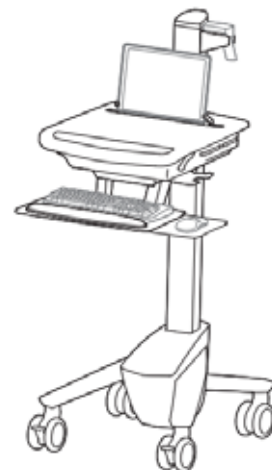

StyleView SV40 Cart Family: SV40-6100, SV40-6300

30 minute Disassembly
Tools Needed:

There may be components that are under pressure. Proceed with caution while disassembling.

Equipment & Accessories Disposal