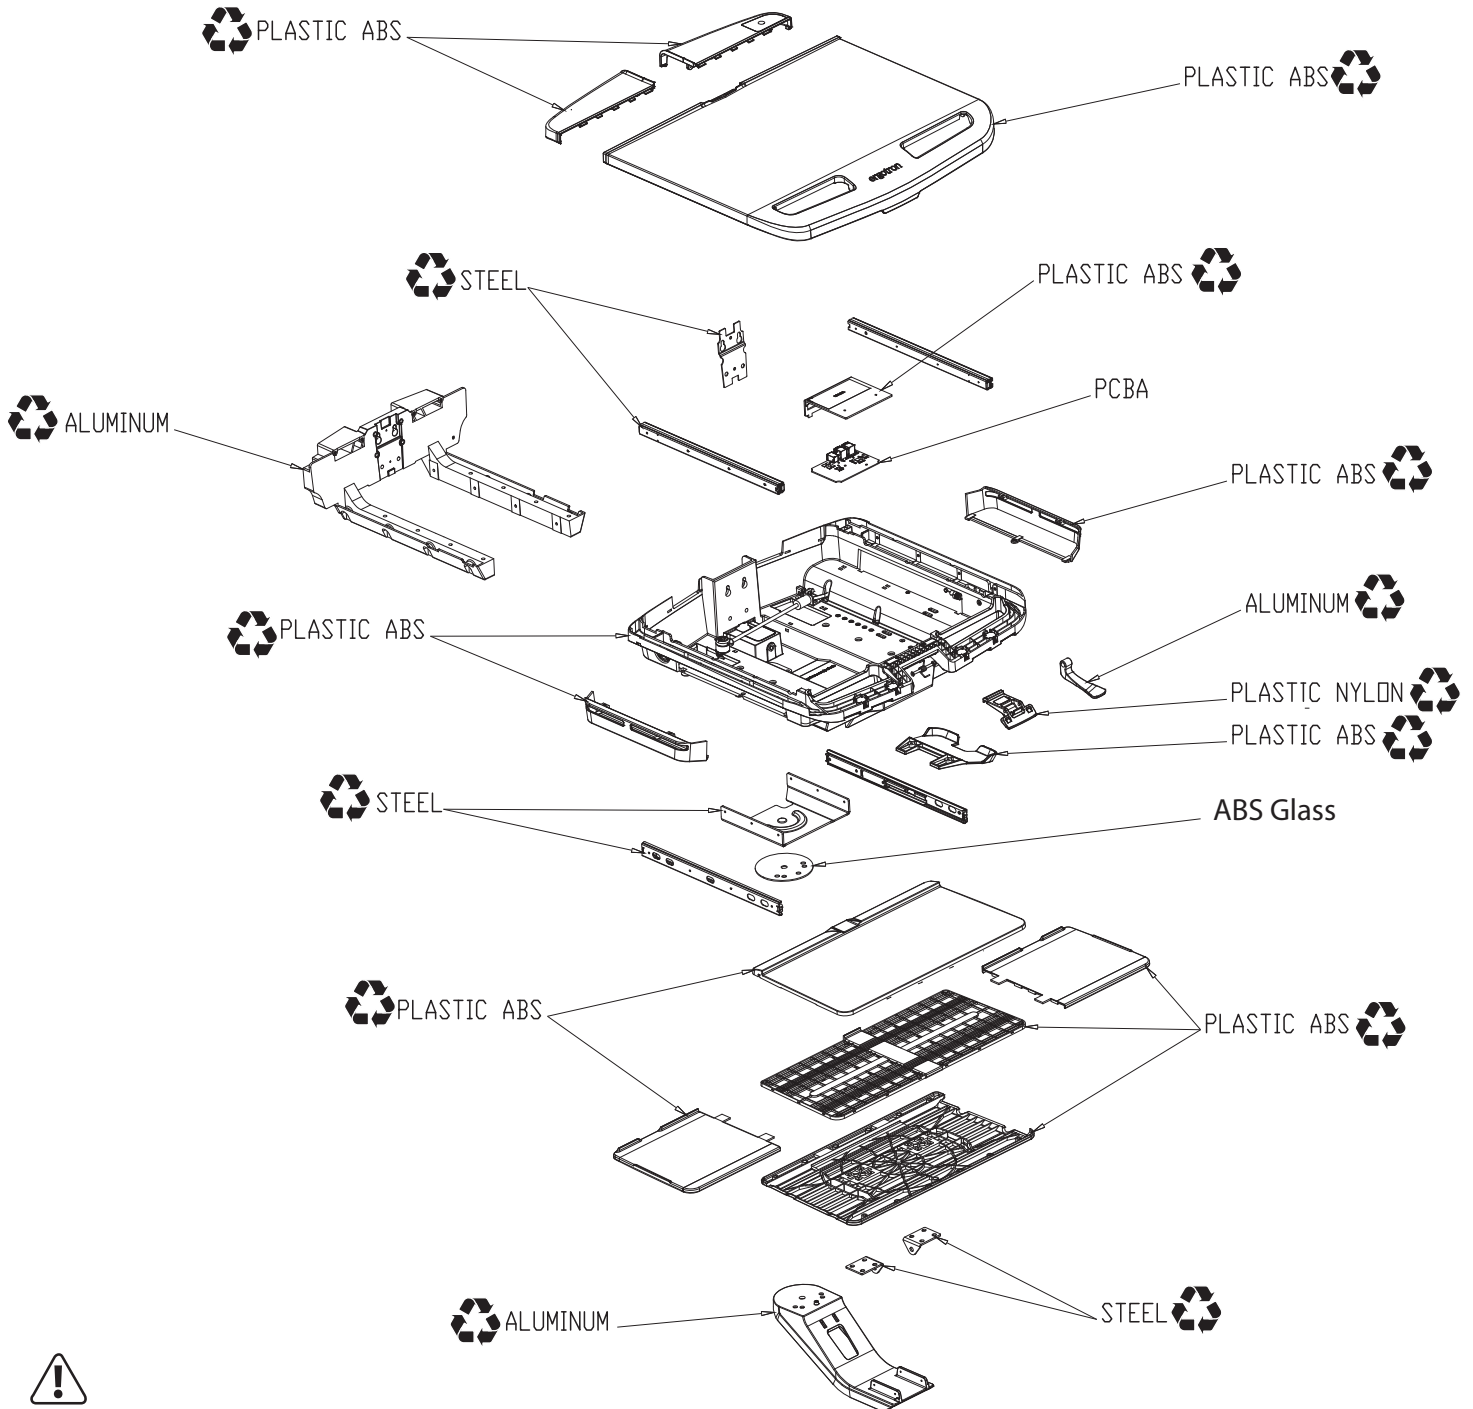

There may be components that are under pressure. Proceed with caution while disassembling.

Equipment & Accessories Disposal

1. Please dispose of all batteries in accordance with local law.
2. All Electronics should be recycled through an electronics recycler.
3. Remaining plastics and metals can be recycled through a commercial recycler.

See website for more recycling information: www.ergotron.com/en-us/company/environmentally-responsible

www.ergotron.com | USA: 1-800-888-8458 | Europe: +31 (0)33-45 45 600 | China: 400-120-3051 | Japan: japansupport@ergotron.com

© 2024 Ergotron, Inc. All rights reserved.