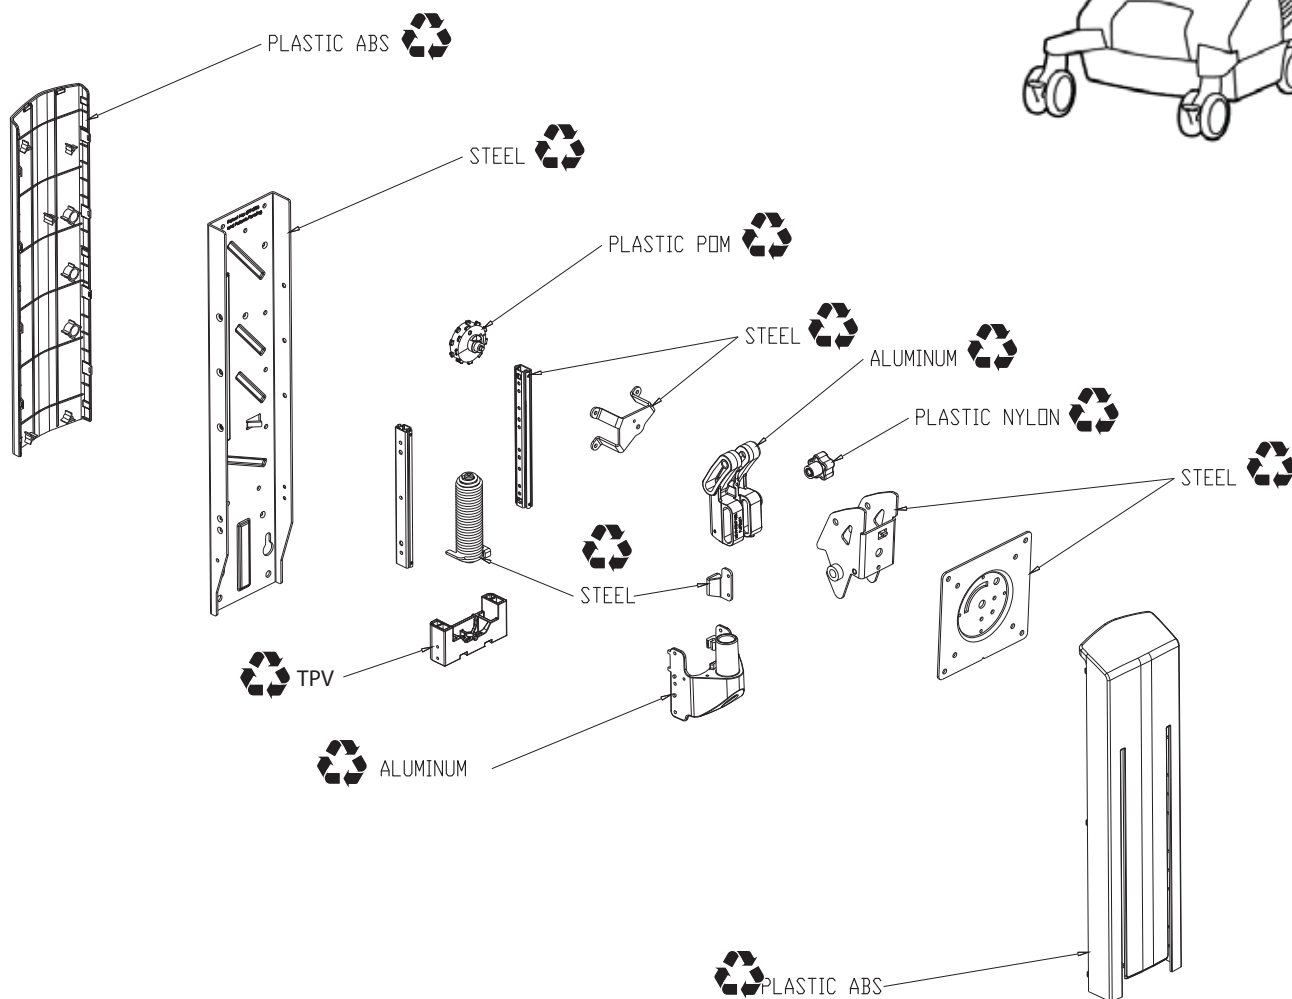

### StyleView SV42 Powered Cart Family: SV42-6101, SV42-6102, SV42-6201, SV42-6202, SV42-6301, SV42-6302, SV42-8302

30 minute Disassembly  
Tools Needed:

There may be components that are under pressure. Proceed with caution while disassembling.