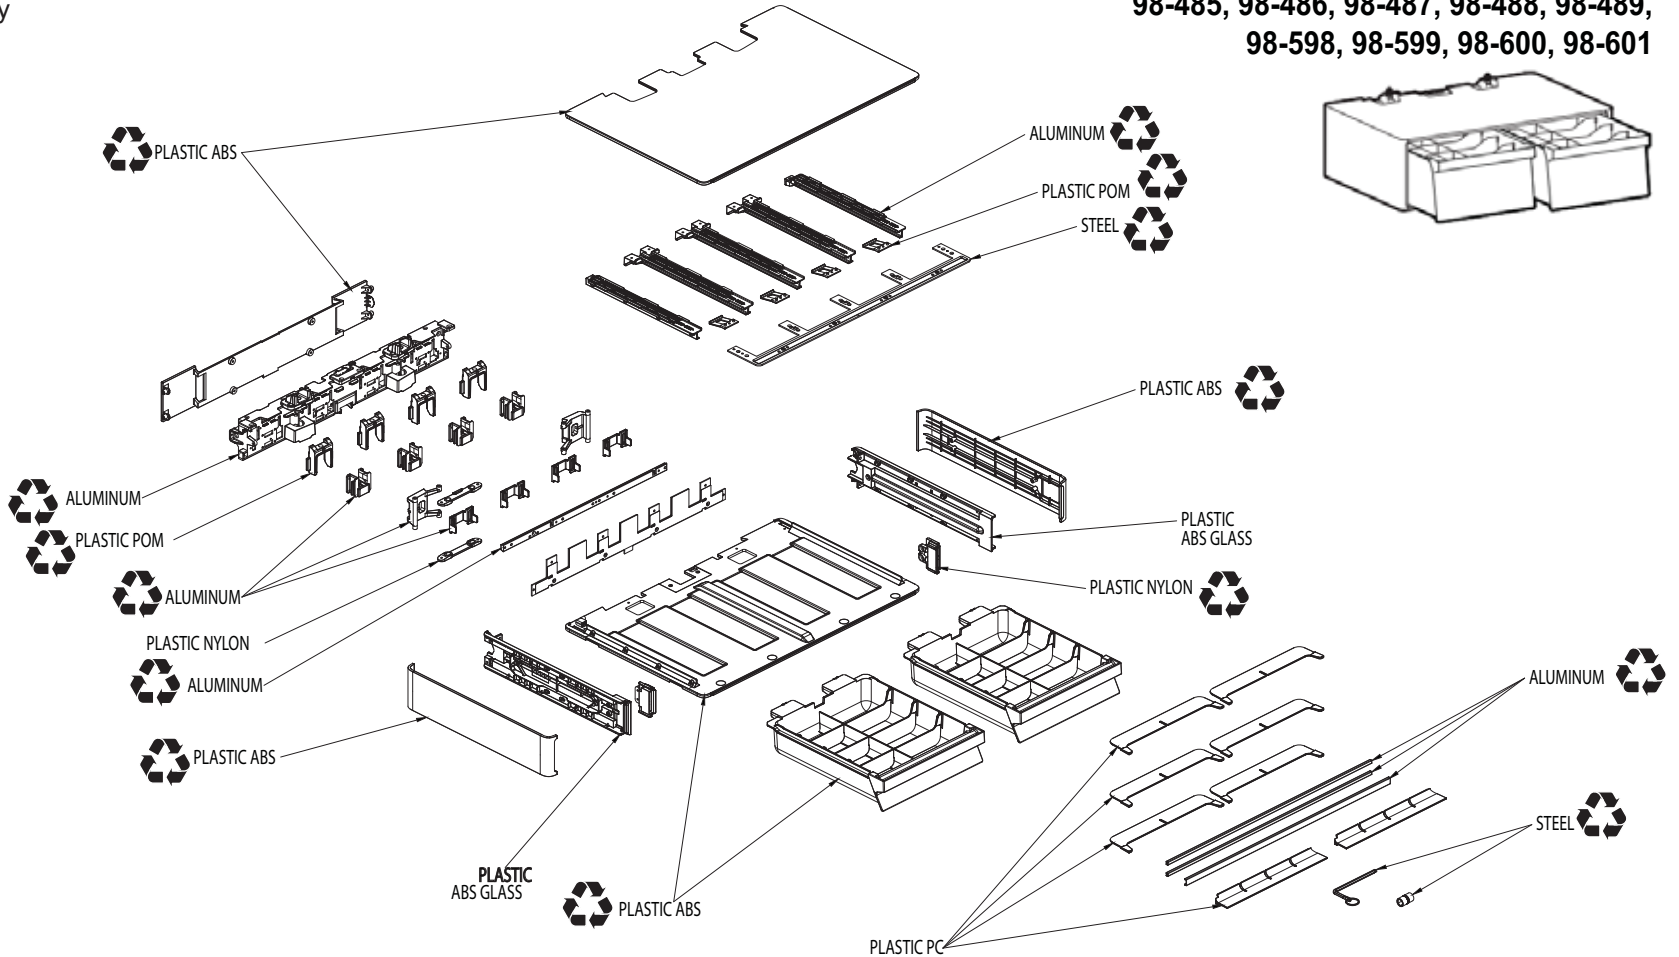

15 minute Disassembly
Tools Needed:

Disassembly & Material Call Out

CareFit Pro Drawer Family:
98-485, 98-486, 98-487, 98-488, 98-489,
98-598, 98-599, 98-600, 98-601

Equipment & Accessories Disposal

1. Please dispose of all batteries in accordance with local law.
2. All Electronics should be recycled through an electronics recycler.
3. Remaining plastics and metals can be recycled through a commercial recycler.