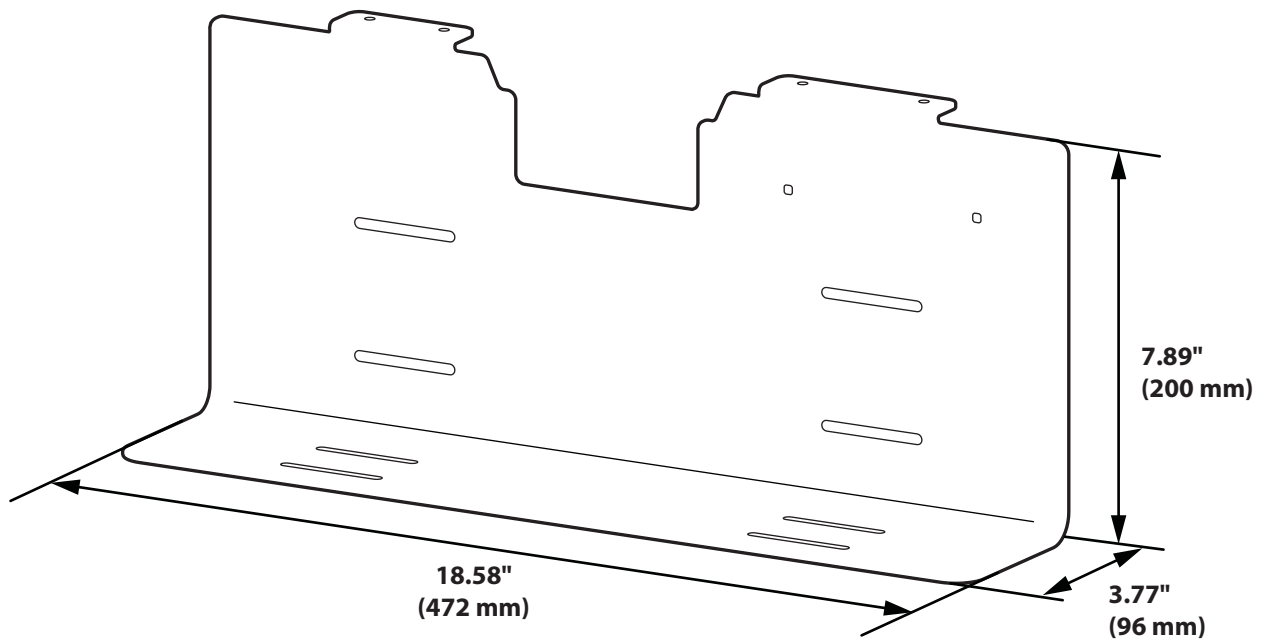

## CareFit™ Slim Front Shelf

© 2020 Ergotron, Inc. rev. 06/03/2020 DIM-CFSlimFrontShelf **Content is subject to change without notification**

Americas Sales and Corporate Headquarter	EMEA Sales	APAC Sales	Worldwide OEM Sales
St. Paul, MN USA (800) 888-8458 +1-651-681-7600 www.ergotron.com insidesales@ergotron.com	Amersfoort, The Netherlands +31 33 45 45 600 www.ergotron.com info.eu@ergotron.com	Sydney, Australia www.ergotron.com apaccustomerservice@ergotron.com	www.ergotron.com info.oem@ergotron.com