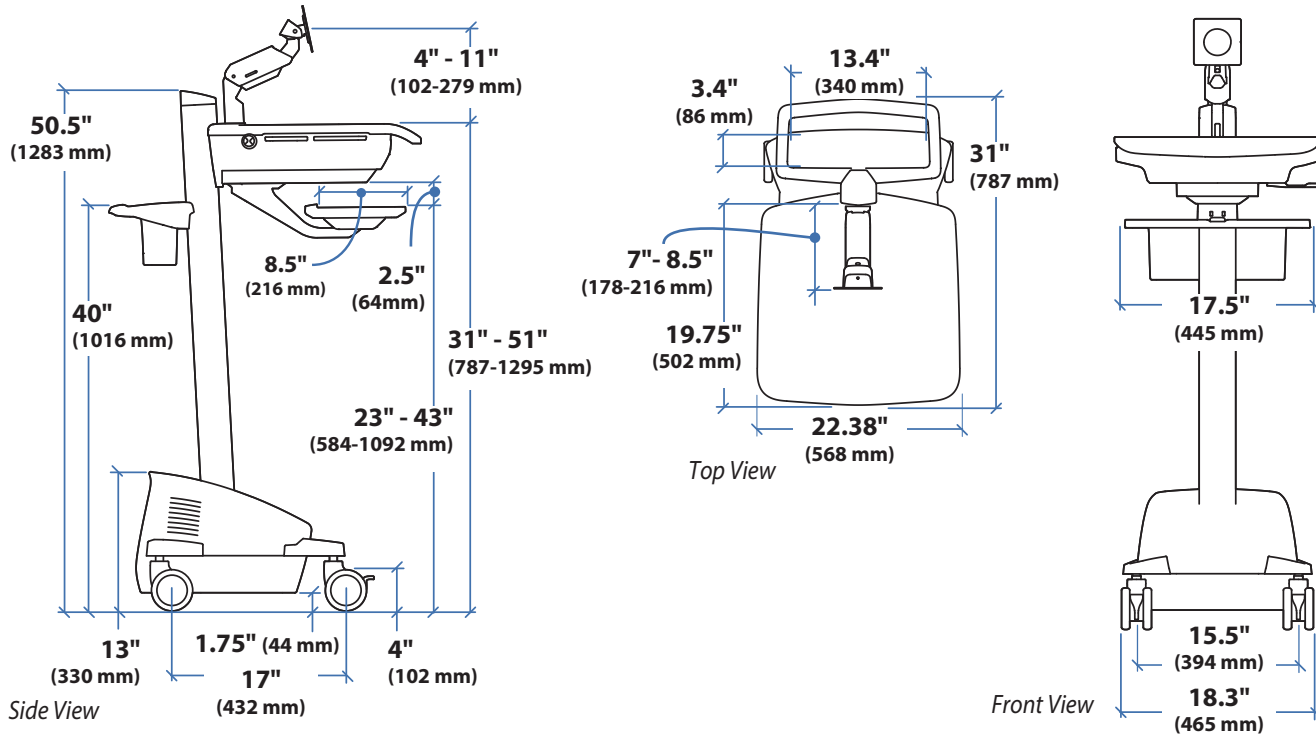

Dimensions

CPU Compartment

When figuring dimensions, include mounted accessories, protruding cables and port replicators or docking stations.

© 2014 Ergotron, Inc. rev. 03/28/2022 DIM-SV42Arm Content is subject to change without notification