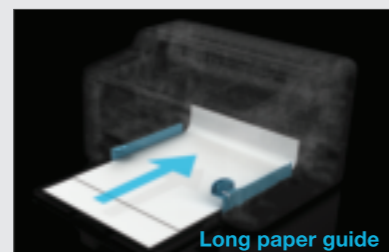

Prevents Paper Jam with Brother's Hassle-free Printing Technology

Before: Short side guide may cause paper skew

Short paper guide

Unique rubber material prevents dust from sticking onto the rollers. Dual roller system improves paper feeding by picking one sheet at a time.

After: Longer side guide prevents paper skew

Long paper guide

A short paper path enables smooth printing and prevents paper from getting stuck.

Affordable

With low-priced hardware and genuine consumables, the Brother Monochrome Laser Printer and Multi-Function Centre series offers approximately 1,000 prints* without compromising on quality. Unlike most printers, the Brother series features a separate toner cartridge and drum unit. This means you only need to replace one component at a time, giving you significant cost savings. All these features are packed in a light and compact printer, made possible due to Brother's expertise in printing technology.